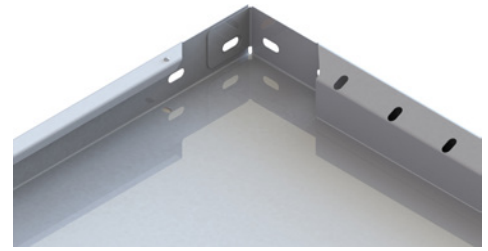

Shelf for plug-in racks META CLIP®

Carrying capacity 100 kg, length 750 mm

Execution:

- With a 50 mm perforation grid to accommodate accessories
- Shelves/profiles made of high-quality steel
- Shelves with upturned edge of 40 mm
- Without shelf holders

Art. no.	50167 892
Brand	META
Manufacturer Part Number	20072441
Colour	Light grey RAL 7035
Made in	Germany
Gross Weight	2.058 kg
Product Group	508

EAN

4026212109771