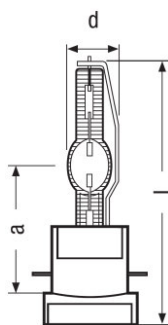

Product datasheet

Technical data

Electrical data

Nominal wattage	700.00 W
Nominal voltage	60.0 V
Nominal current	1170 A
Lamp current	12.0 A

Photometrical data

Nominal luminous flux	49000 lm
Color temperature	5800 K
Color rendering index Ra	75

Dimensions & weight

Diameter	25.0 mm
Length	125.0 mm
Light center length (LCL)	65.0 mm
Electrode gap cold	4.1 mm

Lifespan

Lifespan	750 h
----------	-------

Additional product data

Base (standard designation)	PGJX50
-----------------------------	--------