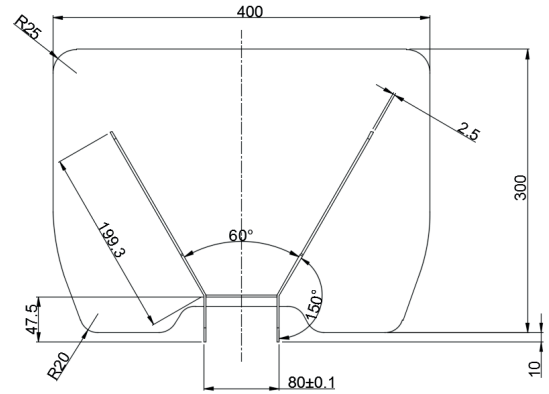

NEOMOUNTS PRO
BY NEWSTAR

NMPRO-AVSHELF

Parts list

B1	B2	B3
M8X12	Ø18XØ8.2X1.5	M8
		
X4	X4	X4

Installation