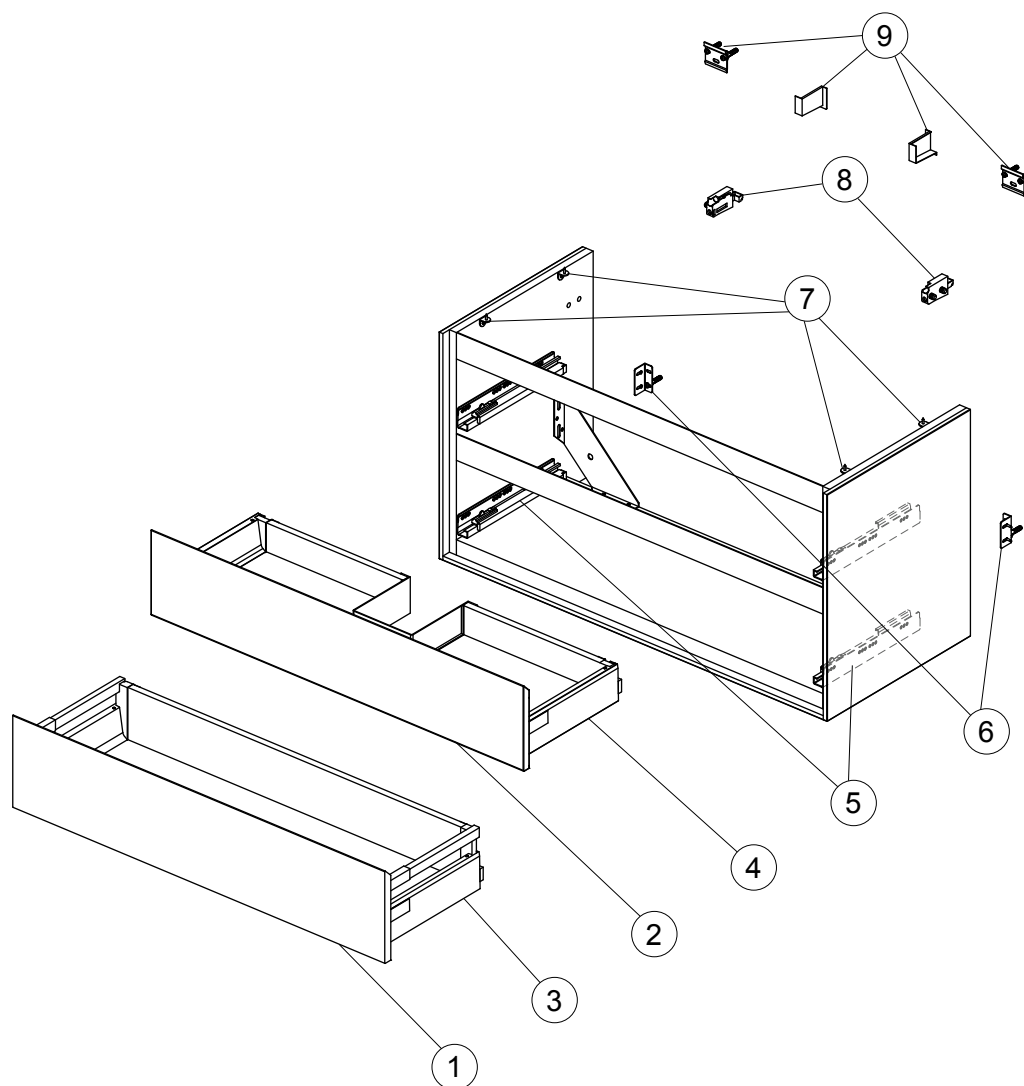

Item	Description	Colour/Finish		Code No.	Quantity
		Outside Finish	Accent Finish		
1	Lower drawer front panel 100	B2 - Glossy White KN - Glossy White EQ - Glossy Light Gray PS - Wood Light Gray UK - Wood Light Brown VY - Matt Dark Brown	Matt White Matt Light Gray Matt White Matt White Matt Light Brown Matt White	EF554B2 EF554B2 EF554EQ EF554PS EF554UK EF554VY	1
2	Upper drawer front panel 100	B2 - Glossy White KN - Glossy White EQ - Glossy Light Gray PS - Wood Light Gray UK - Wood Light Brown VY - Matt Dark Brown	Matt White Matt Light Gray Matt White Matt White Matt Light Brown Matt White	EF553B2 EF553B2 EF553EQ EF553PS EF553UK EF553VY	1
3	Lower drawer structure 100 Matt White			EF55667	1
4	Upper drawer structure 100 Matt White			EF55567	1
5	Runner 300 KIT			EF53867	Pair
6	Safety KIT (Brackets, screws, plugs)			EF53967	10
7	TOP brackets KIT (Brackets & screws)			EF54067	17
8	Hanging brackets KIT BU			EF54167	Pair
9	Wall fixation KIT BU			EF54267	18

Item	Description	Colour/Finish		Code No.	Quantity
		Outside Finish	Accent Finish		
1	Lower drawer front panel 100	B2 - Glossy White	Matt White	EF660B2	1
		KN - Glossy White	Matt Light Grey	EF660B2	
		EQ - Glossy Light Grey	Matt White	EF660EQ	
		PS - Wood Light Grey	Matt White	EF660PS	
		UK - Wood Light Brown	Matt Light Brown	EF660UK	
		VY - Matt Dark Brown	Matt White	EF660VY	
2	Upper drawer front panel 100	B2 - Glossy White	Matt White	EF659B2	1
		KN - Glossy White	Matt Light Grey	EF659B2	
		EQ - Glossy Light Grey	Matt White	EF659EQ	
		PS - Wood Light Grey	Matt White	EF659PS	
		UK - Wood Light Brown	Matt Light Brown	EF659UK	
		VY - Matt Dark Brown	Matt White	EF659VY	
3	Lower drawer structure 100 Matt White			EF66267	1
4	Upper drawer structure 100 Matt White			EF66167	1
5	Runner 300 KIT			RV07467	Pair
6	Safety KIT (Brackets, screws, plugs)			TV38767	12
7	TOP brackets KIT (Brackets & screws)			TV38367	12
8	Hanging brackets KIT 1			RV08267	Pair
9	Wall fixation KIT 1			RV08167	12