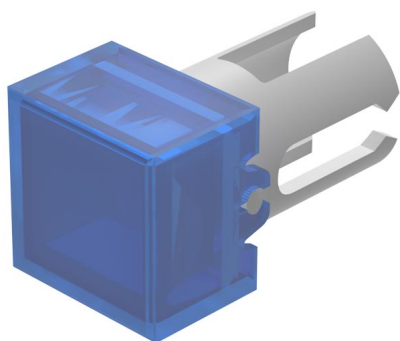

### 19-951.6 - Lens

*Attention: The preview is based on a sample product. This can differ from your current configuration.*

#### Mounting

Design raised

#### Other Attributes

Weight 0,001 kg  
Dimension 7.3 x 7.3 mm  
Lens holder optical effect translucent

#### Operating-/Indication part

Lens optics transparent  
Lens material Plastic  
Lens profile flat  
Lens colour blue  
Lens illumination illuminative