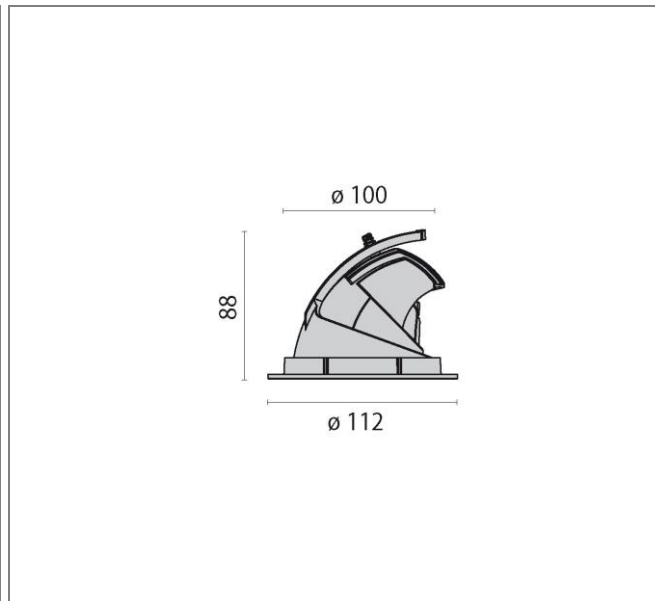

ART.: 8432164133480

EB432 LED MEDIUM REFLECTOR

Art.: 8432164133480, EB432 LED, 14W, 4000K, Driver static, Direct / medium (2 x 11°-22°), Black, Recessed LED luminaire for indoors, consisting of: Die-cast aluminum spotlight body and ring, powder-coated, Reflector can be swivelled horizontally inwards and outwards thanks to the unique swivel mechanism, Adjustable about 60° (from -15° up to 45°, rotatable about 355°, High-brilliance spherical faceted reflector for maximum lamp performance and neutral colour rendering, Reflector in Medium design, Colour rendering index Ra > 90, Colour tolerance according to MacAdam ≤ 3 SDCM Toolless mounting, Complete with electric converter, Anchor springs, Complete with clear safety glass pane

Connected load	14 W
Luminous flux	1370 lm
Efficiency	97 lm/W
Colour temperature	4000K
Colour rendering (CRI)	80
IP class	20
Nominal voltage	220 – 240 V
Colour	RAL 9005