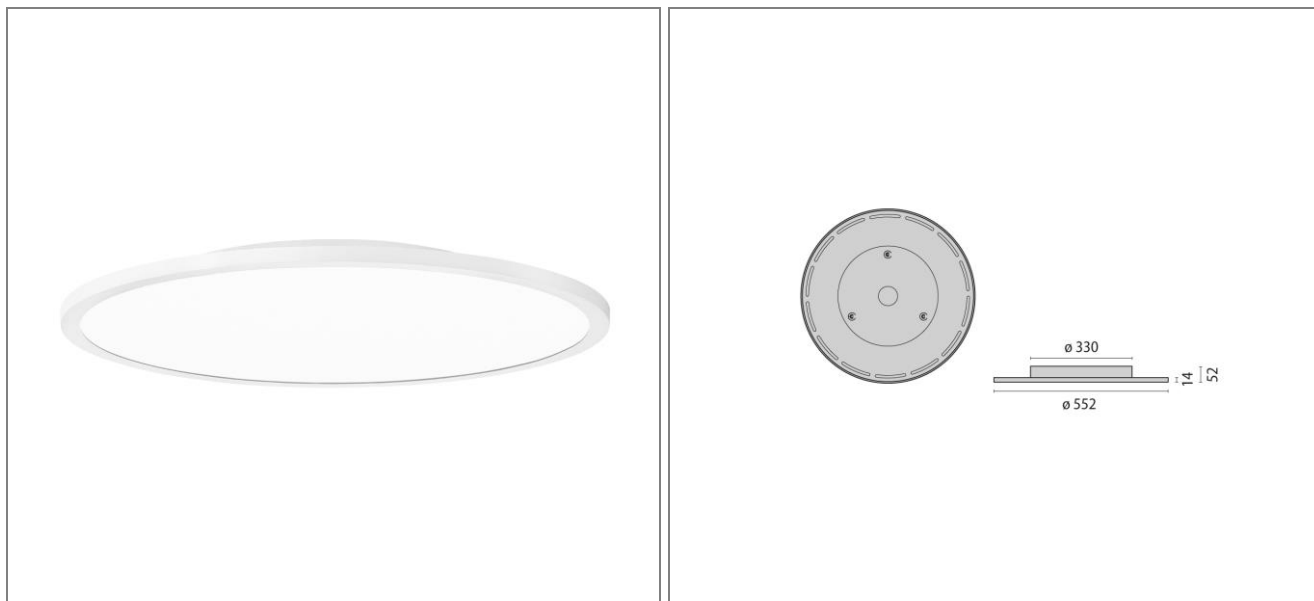

ART.: 8555691516410

FL ROUND 555 AB OP CORONA

Art.: 8555691516410, FL ROUND 555 AB, Direct/indirect, 50W, 4000K, Driver dali, 552mm, Symmetrical, > 75°, White, Wall and ceiling mounted LED luminaire for indoor, comprising: Housing made from sheet steel and diecast aluminium, powder coated. Opal white diffuser for optimum light diffusion and excellent uniformity. LED Sidelight-Technology and light orienting plastic optic for a homogenous light distribution over the entire area of the diffuser. Predominantly direct light distribution. Colour rendering index Ra > 80. Colour tolerance according to MacAdam ≤ 3 SDCM. Dimmable via TouchDIM®. Built-in driver.

Connected load	50 W
Luminous flux	6390 lm
Efficiency	128 lm/W
Colour temperature	4000K
Colour rendering (CRI)	80
IP class	20
Nominal voltage	220 – 240 V
Colour	WH-RAL9016
UGR	≤ 25