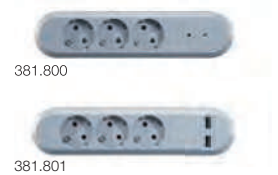

## SMART

#	
<b>Radio SMART 3x earthing contact 433 MHz</b>   Power strip with integrated radio remote switch, 10A/230V~	
381.800	IP20   Single-pole switching with indicator LED, manually switchable   433.92 MHz, unidirectional, radio range 30 m outdoors   Switchable using remote control or using the app (trained to Wi-Fi SMART Adapter on p. 57)
<b>USB SMART 3x earthing contact</b>   Power strip with integrated 2-way USB charger, 16A/230V~	
381.801	White   IP20   Total charging current for USB charger: max. 3.1 A/5 V

	<b>Dimensions (W x H x D):</b> see table x 56 x 41 mm	:
	<b>Profile:</b> plastic	

**SMART**

#							
---	--	--	--	--	--	--	--

**Supply cable: 5.0m H05VV-F 3G 1.50mm<sup>2</sup> with moulded right-angled plug with earthing contact**

**Supply cable: 3.0m H05VV-F 3G 1.50mm<sup>2</sup> with moulded right-angled plug with earthing contact**

381.151K	6			•	•	350mm	black
381.251K	6			•	•	350mm	white
381.148K	6				•	350mm	black
381.248K	6				•	350mm	white
387.171	3					188mm	black
388.171	3				•	188mm	black
387.271	3					188mm	white
388.271	3				•	188mm	white
388.471	3				•	188mm	brown
388.371	3				•	188mm	red
381.2507K		6	•	•	•	350mm	black
381.2512K		6	•	•	•	350mm	white

**Supply cable: 1.5m H05VV-F 3G 1.50mm<sup>2</sup> with moulded right-angled plug with earthing contact**

381.150K	6			•	•	350mm	black
381.250K	6			•	•	350mm	white
381.450K	6			•	•	350mm	brown
381.2501K	6		•	•		390mm	white
381.147K	6				•	350mm	black
381.247K	6				•	350mm	white
381.130K	4			•	•	290mm	black
381.230K	4			•	•	290mm	white
381.121K	4				•	290mm	black
381.221K	4				•	290mm	white
387.170	3					188mm	black
388.170	3				•	188mm	black
387.270	3					188mm	white
388.270	3				•	188mm	white