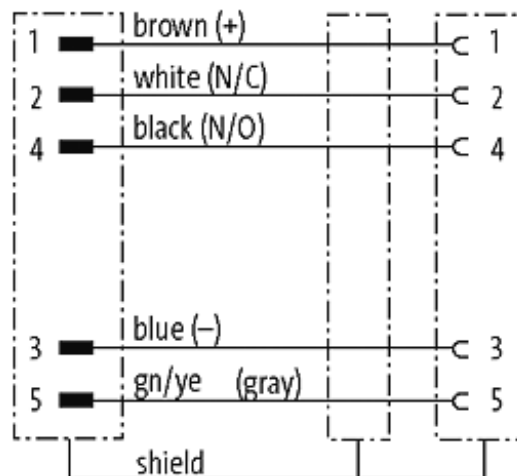

**M12 MALE 0° / M12 FEMALE 0° SHIELDED**

PUR 5X0.34 shielded GRAY, UL/CSA 0.6m

Male straight to female straight  
M12 - M12, 5-pole  
shielded

Plastic housings with good resistance against chemicals and oils. The resistance to aggressive media should be individually tested for your application. Further details on request. Further cable lengths on request.

[Link to Product](#)**Illustration**

Male

Female

Product may differ from Image