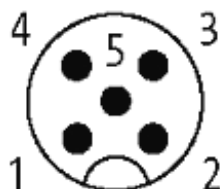

**M12 MALE 0° / M12 FEMALE 0° SHIELDED**

PUR 5X0.34 shielded GRAY, UL/CSA 0.6m

Male straight to female straight  
M12 - M12, 5-pole  
shielded

Plastic housings with good resistance against chemicals and oils. The resistance to aggressive media should be individually tested for your application. Further details on request. Further cable lengths on request.

[Link to Product](#)**Illustration**

Male

Female

Product may differ from Image