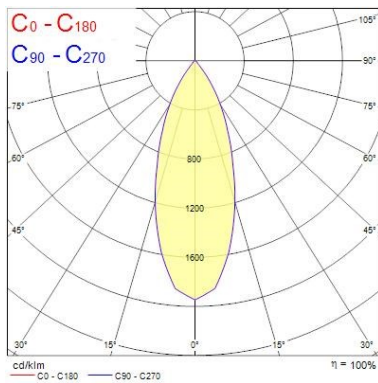

Myriad Deco IP65 Chrome Bezel MYRIAD DECO IP65 FLOOD 3000K DALI BLACK CBEZ 2058969

Packaging

Single packaging type	Carton
Product EAN number	5025768589692
Packaging single length / height (cm)	17.5
Packaging single width (cm)	15.0
Packaging single depth (cm)	17.5
DUN14 (outer)	05025768589692
Units per outer package	1
Packaging outer length / height (cm)	17.5
Packaging outer width (cm)	15.0
Packaging outer depth (cm)	17.5

PHOTOMETRY

Distance [m]	Cone diameter [m]	E₀ [lx]	E₁ [lx]	E₂ [lx]
0.5	0.34	788	18.9°	3289
1.0	0.68	193	18.9°	817
1.5	1.03	85	18.9°	333
2.0	1.37	48	18.9°	204
2.5	1.71	30	18.9°	131
3.0	2.05	21	18.9°	91

Distance [m] Cone diameter [m] Illuminance [lx]
C0 - C180 (Half beam angle: 37.9°)

TECHNICAL DRAWINGS