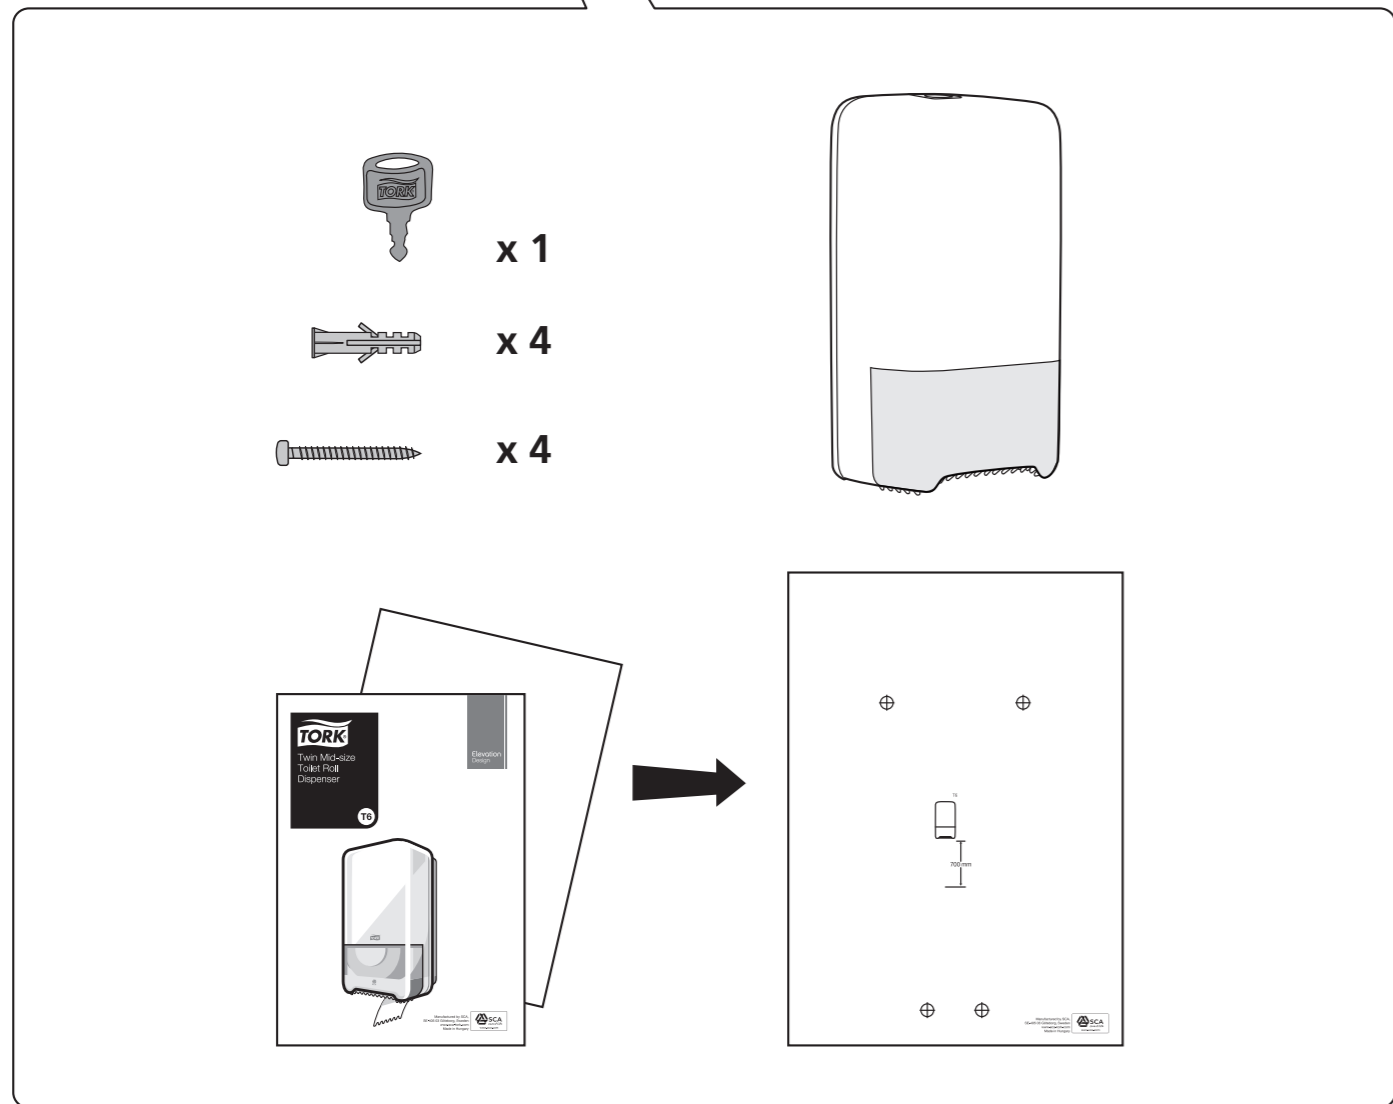

European Community Design Registration RCD 000929971

Manufactured by SCA,
SE-405 03 Göteborg, Sweden
www.sca-tork.com
Made in Hungary

Manufactured by SCA,
SE-405 03 Göteborg, Sweden
www.sca-tork.com
Made in Hungary

2.

3.

4.

5.

1.

3

4