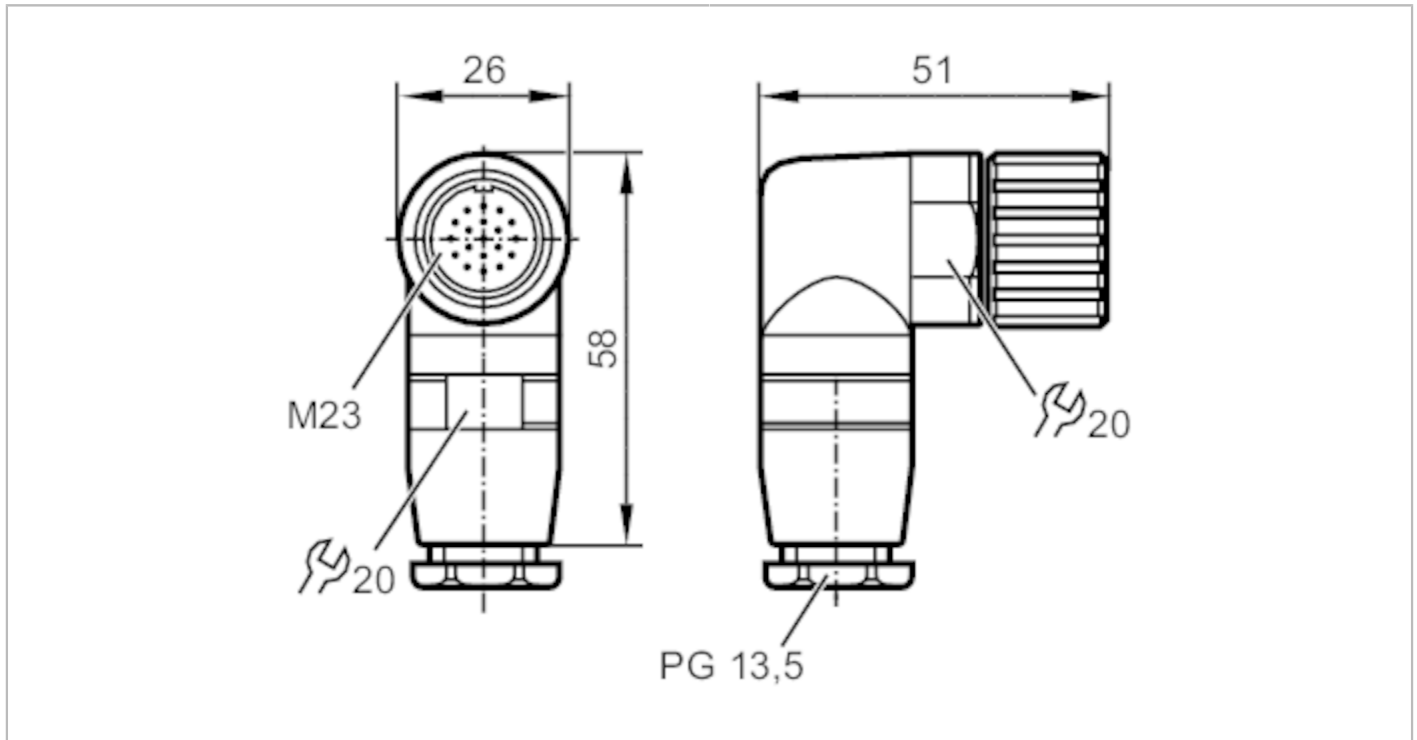

E10886

Wirable socket

SDOAK190MSSFKPG

Electrical data

Operating voltage	[V]	10...30 DC
Max. current load total	[A]	7.5

Operating conditions

Ambient temperature	[°C]	-25...90
Protection		IP 65

Mechanical data

Weight	[g]	148.7
Dimensions	[mm]	51 x 26 x 58
Materials		brass nickel-plated
Material nut		brass, nickel-plated

Remarks

Pack quantity		1 pcs.
---------------	--	--------

Electrical connection

soldering: ...1 mm²; Cable sheath: Ø 10...14 mm

Electrical connection - socket

Connector: 1 x M23, angled; Moulded body: brass, nickel-plated; Locking: brass, nickel-plated

E10886

Wirable socket

SDOAK190MSSFKPG

Connection