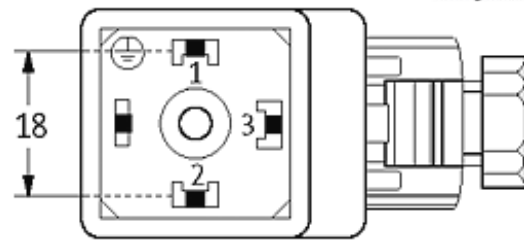

SVS VALVE PLUG FORM A 18MM FIELD-WIREABLE

24...230V LED M16x1.5

Form A (18 mm) for pressure switch
24...230 V AC/DC
LED yellow (3)
metric

Plastic housings with good resistance against chemicals and oils. The resistance to aggressive media should be individually tested for your application. Further details on request.

[Link to Product](#)

Illustration

stay connected

Height: 41 mm

Product may differ from Image

Approvals

Form

29361

Technical Data

Operating voltage	24...230 V AC/DC
Operating current per contact	max. 4 A
Sealing range (cable diameter)	5...10 mm
Locking of ports	M3 (recommended torque 0.4 Nm)
Compression gland	M16 × 1.5 mm
Protection	IP65 inserted and tightened (EN 60529), with gland