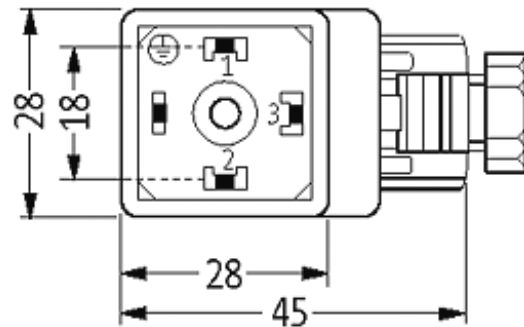

SVS VALVE PLUG FORM A 18MM FIELD-WIREABLE

24...230V LED M16x1.5

Form A (18 mm) for pressure switch
24...230 V AC/DC
LED yellow (3)
metric

Plastic housings with good resistance against chemicals and oils. The resistance to aggressive media should be individually tested for your application. Further details on request.

[Link to Product](#)

Illustration

stay connected

Height: 41 mm

Product may differ from Image

Approvals

Form

29361

Technical Data

Operating voltage	24...230 V AC/DC
Operating current per contact	max. 4 A
Sealing range (cable diameter)	5...10 mm
Locking of ports	M3 (recommended torque 0.4 Nm)
Compression gland	M16 × 1.5 mm
Protection	IP65 inserted and tightened (EN 60529), with gland