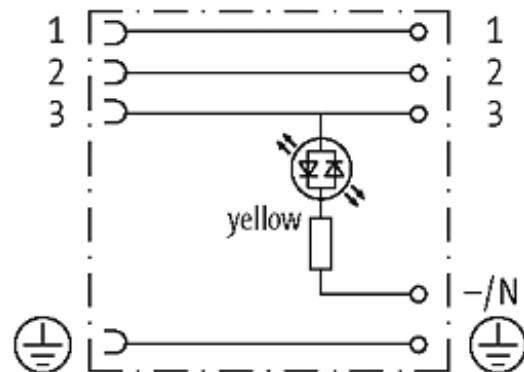

SVS VALVE PLUG FORM A 18MM FIELD-WIREABLE

24...230V LED M16x1.5

Form A (18 mm) for pressure switch
24...230 V AC/DC
LED yellow (3)
metric

Plastic housings with good resistance against chemicals and oils. The resistance to aggressive media should be individually tested for your application. Further details on request.

[Link to Product](#)

Illustration

stay connected

Height: 41 mm

Product may differ from Image

Approvals

Form

29361

Technical Data

Operating voltage	24...230 V AC/DC
Operating current per contact	max. 4 A
Sealing range (cable diameter)	5...10 mm
Locking of ports	M3 (recommended torque 0.4 Nm)
Compression gland	M16 × 1.5 mm
Protection	IP65 inserted and tightened (EN 60529), with gland