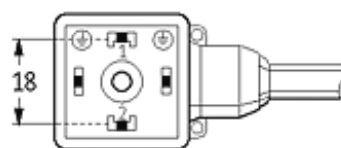

## M12 MALE 0° / MSUD VALVE PLUG FORM A 18MM

PUR 3X0.75 GRAY, 3m

Form A (18 mm) – M12, male straight  
LED and suppression  
3-pole

Further cable lengths on request. Plastic housings with good resistance against chemicals and oils. The resistance to aggressive media should be individually tested for your application. Further details on request.

#### Illustration

Female

Male

Height: 30 mm

Product may differ from Image