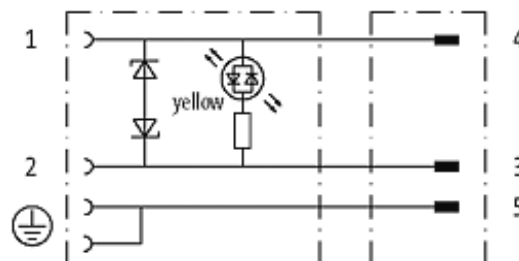

## M12 MALE 0° / MSUD VALVE PLUG FORM A 18MM

PUR 3X0.75 GRAY, 3m

Form A (18 mm) – M12, male straight  
LED and suppression  
3-pole

Further cable lengths on request. Plastic housings with good resistance against chemicals and oils. The resistance to aggressive media should be individually tested for your application. Further details on request.

#### Illustration

Female

Male

Height: 30 mm

Product may differ from Image

### Technical Data

|                               |  |
|-------------------------------|--|
| Operating voltage             | 24 V AC $\pm 20\%$ / DC $\pm 25\%$                   |
| Operating current per contact | max. 4 A   |
| Switch off peak               | max. 55 V  |
| Switch off delay time         | max. 20 ms   |
| Locking of ports              | M3/M12 $\times$ 1 mm (recommended torque 0.4/0.6 Nm) |
| Protection                    | IP67 inserted and tightened (EN 60529)               |
| Housing                       | Black plastic (gray on request)                      |