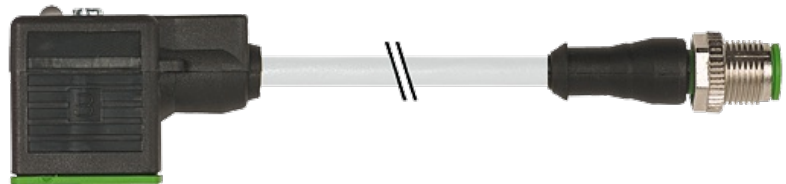

## M12 MALE 0° / MSUD VALVE PLUG FORM A 18MM

PUR 3X0.75 GRAY, 3m

Form A (18 mm) – M12, male straight  
LED and suppression  
3-pole

Further cable lengths on request. Plastic housings with good resistance against chemicals and oils. The resistance to aggressive media should be individually tested for your application. Further details on request.

#### Illustration

Female

Male

Height: 30 mm

Product may differ from Image