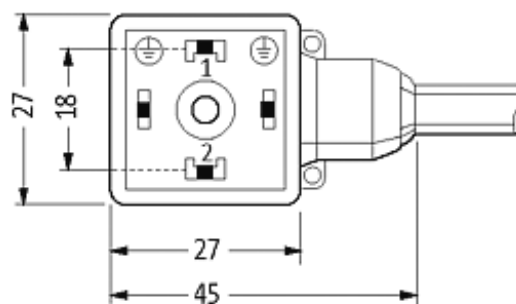

## M12 MALE 0° / MSUD VALVE PLUG FORM A 18MM

PUR 3X0.75 GRAY, 3m

Form A (18 mm) – M12, male straight  
LED and suppression  
3-pole

Further cable lengths on request. Plastic housings with good resistance against chemicals and oils. The resistance to aggressive media should be individually tested for your application. Further details on request.

#### Illustration

Female

Male

Height: 30 mm

Product may differ from Image

### Technical Data

|                               |  |
|-------------------------------|--|
| Operating voltage             | 24 V AC $\pm 20\%$ / DC $\pm 25\%$                   |
| Operating current per contact | max. 4 A   |
| Switch off peak               | max. 55 V  |
| Switch off delay time         | max. 20 ms   |
| Locking of ports              | M3/M12 $\times$ 1 mm (recommended torque 0.4/0.6 Nm) |
| Protection                    | IP67 inserted and tightened (EN 60529)               |
| Housing                       | Black plastic (gray on request)                      |