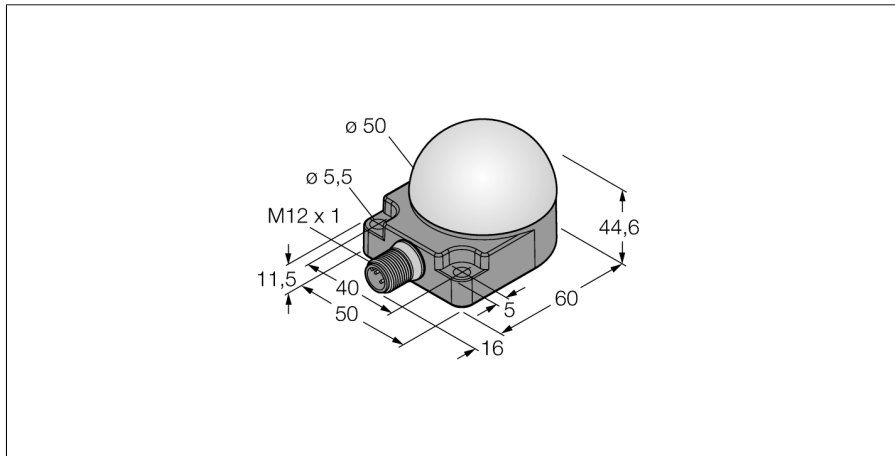

**LED indicator
beacon
K50FLBXYPQ**

- LED all-round visible
- Flat mounting
- Individually controllable
- Protection classes IP67/IP69K
- Multicolor: Blue (COL 1) / Yellow (COL 3)
- Stecker M12X1, 5-polig
- Betriebsspannung 18...30 VDC

Wiring Diagram

Functional principle

The LED is IP67 rated and thus qualified for industrial applications. Depending on the pin assignment, one of the three colors lights either steady or flashes during the period of one PNP input signal. The "2" in the type code indicates the programmable flashing function of the LED. When connecting the brown and the black wire to common ground the LED starts flashing red. You find a more detailed description of the terminal programming in the instruction leaflet delivered with the item. Alternate flashing of all colors is also possible.

Type designation	K50FLBXYPQ
Ident no.	3042985
Purpose	LED indicator light
Operating mode	Spotlight
Design	Cylinder, threaded
Connector designation	K50F
Dimensions	44.6 x 50 x 76 mm
Housing material	Plastic, PC
Window material	Plastic, diffuse
Electrical connection	Connector, M12 (1, 4-wire)
Protection class	IP67/IP69K
Ambient temperature	-40...+50 °C
Approvals	CE
Operating voltage	18...30 VDC
DC rated operational current	≤ 50 mA
Light type	yellow blue

Wiring accessories

Type code	Ident no.	Description	
WKC4.4T-2/TEL	6625025	Connection cable, female M12, angled, 4-pin, cable length: 2 m, sheath material: PVC, black; cULus approval; other cable lengths and qualities available, see www.turck.com	
RKC4.4T-2/TEL	6625013	Connection cable, female M12, straight, 4-pin, cable length: 2 m, sheath material: PVC, black; cULus approval; other cable lengths and qualities available, see www.turck.com	