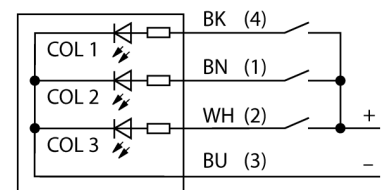

**LED indicator
beacon
K50FLBXYPQ**

- LED all-round visible
- Flat mounting
- Individually controllable
- Protection classes IP67/IP69K
- Multicolor: Blue (COL 1) / Yellow (COL 3)
- Stecker M12X1, 5-polig
- Betriebsspannung 18...30 VDC

Wiring Diagram

Functional principle

The LED is IP67 rated and thus qualified for industrial applications. Depending on the pin assignment, one of the three colors lights either steady or flashes during the period of one PNP input signal. The "2" in the type code indicates the programmable flashing function of the LED. When connecting the brown and the black wire to common ground the LED starts flashing red. You find a more detailed description of the terminal programming in the instruction leaflet delivered with the item. Alternate flashing of all colors is also possible.

Type designation	K50FLBXYPQ
Ident no.	3042985
Purpose	LED indicator light
Operating mode	Spotlight
Design	Cylinder, threaded
Connector designation	K50F
Dimensions	44.6 x 50 x 76 mm
Housing material	Plastic, PC
Window material	Plastic, diffuse
Electrical connection	Connector, M12 (1, 4-wire)
Protection class	IP67/IP69K
Ambient temperature	-40...+50 °C
Approvals	CE
Operating voltage	18...30 VDC
DC rated operational current	≤ 50 mA
Light type	yellow blue

Wiring accessories

Type code	Ident no.	Description	
WKC4.4T-2/TEL	6625025	Connection cable, female M12, angled, 4-pin, cable length: 2 m, sheath material: PVC, black; cULus approval; other cable lengths and qualities available, see www.turck.com	
RKC4.4T-2/TEL	6625013	Connection cable, female M12, straight, 4-pin, cable length: 2 m, sheath material: PVC, black; cULus approval; other cable lengths and qualities available, see www.turck.com	