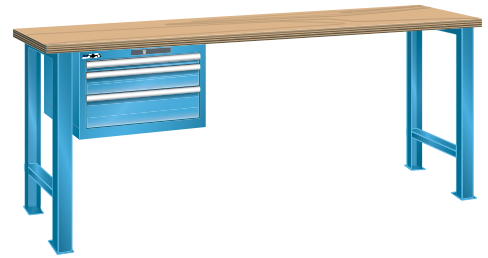

Combination workbench

With drawer cabinet

LISTA
making workspace work

Execution:

- Including pre-assembly and fastening material. Drawer cabinet can be fitted on either side, right or left
- The top panel is splash-proof, dirt-resistant and largely impervious to oil and grease
- Different types of locks are selectable

Advantage:

- Workbench has a load capacity of up to 3 t, workbench top panels are extremely robust and resistant
- Quick and easy assembly thanks to workbench top panels with pre-drilled holes incl. sleeves for attaching all substructures and drawer cabinets
- Maximum operating comfort and excellent ergonomics thanks to height-adjustable workbench feet for ensuring ergonomically correct working height and legroom during seated activities

Art. no.	50304 356
Brand	LISTA
Manufacturer Part Number	70.988.010
Number of drawers	3 PCS
Working height	850 mm
Worktop width	2000 mm
Worktop height	50 mm
Worktop depth	800 mm
Colour of front	Light blue RAL 5012
Cabinet colour	Light blue RAL 5012
Drawer front height	1 x 50 mm, 1 x 100 mm, 1 x 150 mm
Material of worktop	Solid beech
Load-carrying capacity per drawer	75 kg
Gross Weight	145.000 kg
Product Group	5AN