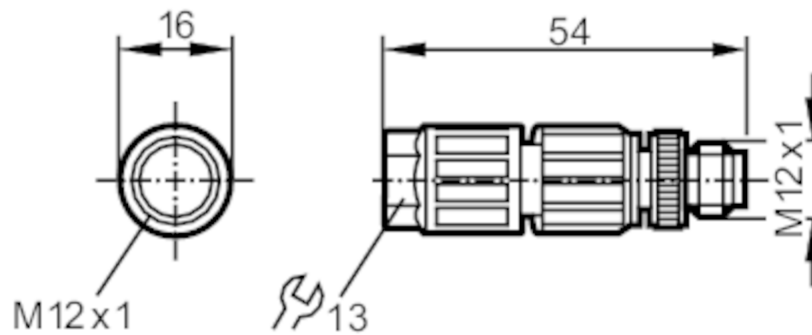

E11840

Wirable plug

SSTGH040MSSFKSK

Electrical data

Operating voltage [V] < 250 AC/DC

Operating conditions

Ambient temperature [°C] -25...60

Protection IP 67

Mechanical data

Weight [g] 12

Dimensions [mm] 16 x 16 x 54

Materials PA 6.6

Material nut PA 6.6

Remarks

Pack quantity 1 pcs.

Electrical connection

insulation displacement technology: 0.14...0.34 mm²; Cable sheath: Ø 3.5...6 mm

Electrical connection - plug

Connector: 1 x M12, straight; Moulded body: PA 6.6; Locking: PA 6.6

E11840

Wirable plug

SSTGH040MSSFKSK