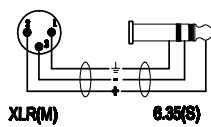

XLR Plug-to-1/4" 3-Pole Stereo Plug Cable Assembly

RoHS
Compliant

Diagram

Design sketch

welding method

Dimensions : Millimetres

Part Number Table

Description	Length (L)	Part Number
XLR Plug-to-1/4" 3-Pole Stereo Plug Cable Assembly	18" (457.2mm)	24-16210
	3 Ft. (914.4mm)	24-16211
	6 Ft. (1.83m)	24-16212
	10 Ft. (3.05m)	24-16213
	18 Ft. (5.5m)	24-16214
	25 Ft. (7.62m)	24-16215