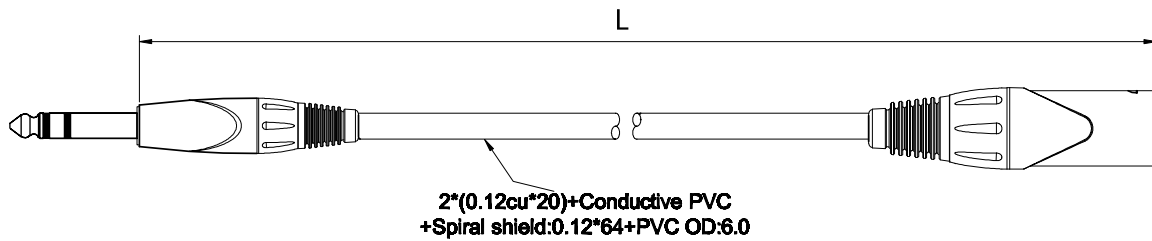

XLR Plug-to-1/4" 3-Pole Stereo Plug Cable Assembly

RoHS
Compliant

Diagram

Design sketch

welding method

Dimensions : Millimetres

Part Number Table

Description	Length (L)	Part Number
XLR Plug-to-1/4" 3-Pole Stereo Plug Cable Assembly	18" (457.2mm)	24-16210
	3 Ft. (914.4mm)	24-16211
	6 Ft. (1.83m)	24-16212
	10 Ft. (3.05m)	24-16213
	18 Ft. (5.5m)	24-16214
	25 Ft. (7.62m)	24-16215