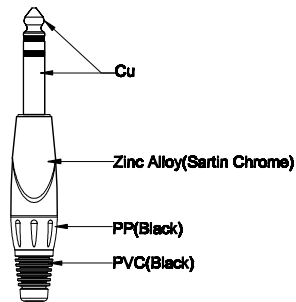

XLR Plug-to-1/4" 3-Pole Stereo Plug Cable Assembly

RoHS
Compliant

Diagram

Design sketch

welding method

Dimensions : Millimetres

Part Number Table

Description	Length (L)	Part Number
XLR Plug-to-1/4" 3-Pole Stereo Plug Cable Assembly	18" (457.2mm)	24-16210
	3 Ft. (914.4mm)	24-16211
	6 Ft. (1.83m)	24-16212
	10 Ft. (3.05m)	24-16213
	18 Ft. (5.5m)	24-16214
	25 Ft. (7.62m)	24-16215