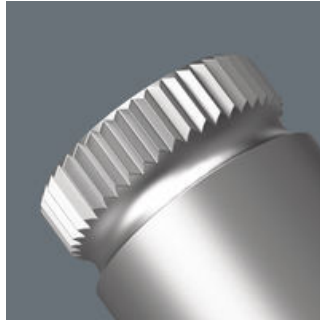

781 A 1/4" Connection parts, 781 A/B x 3/8 x 25.2 mm x 1/4"

Our Autumn/Winter production innovations

EAN:	4013288221193	Size:	0x0x0 mm
Part number:	05042670001	Weight:	0 g
Article number:	781 A	Country of origin:	CZ
		Customs tariff number:	82079030

- 1/4" to 3/8" connection part
- With secure socket fixing
- With 1/4" square head socket drive
- 3/8" external square
- Made of chrome-vanadium for high load capacity

Connection part 1/4" square head socket to 3/8" external square head. For manual and machine-operated tools (non-impact), with ball stop groove to safely lock the socket, knurling at the rear end for manageability during manual use; chrome-vanadium, dull chromed.

Our Autumn/Winter production innovations

Chrome vanadium steel

Knurling

The connection parts are suitable for high loads thanks to their chrome-vanadium steel design.

Knurling on lower end for more grip when used manually