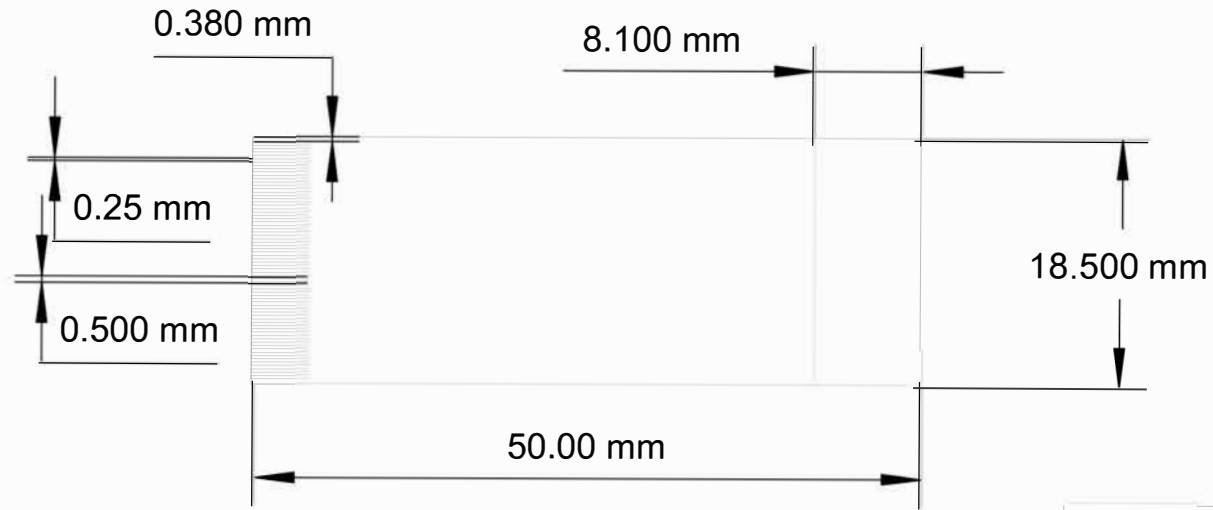

Front

Back

Midas Displays			
TITLE			
MCFFC36WB50-1963			
SIZE	CAGE CODE	DWG NO	REV
A4			
SCALE			SHEET
			1