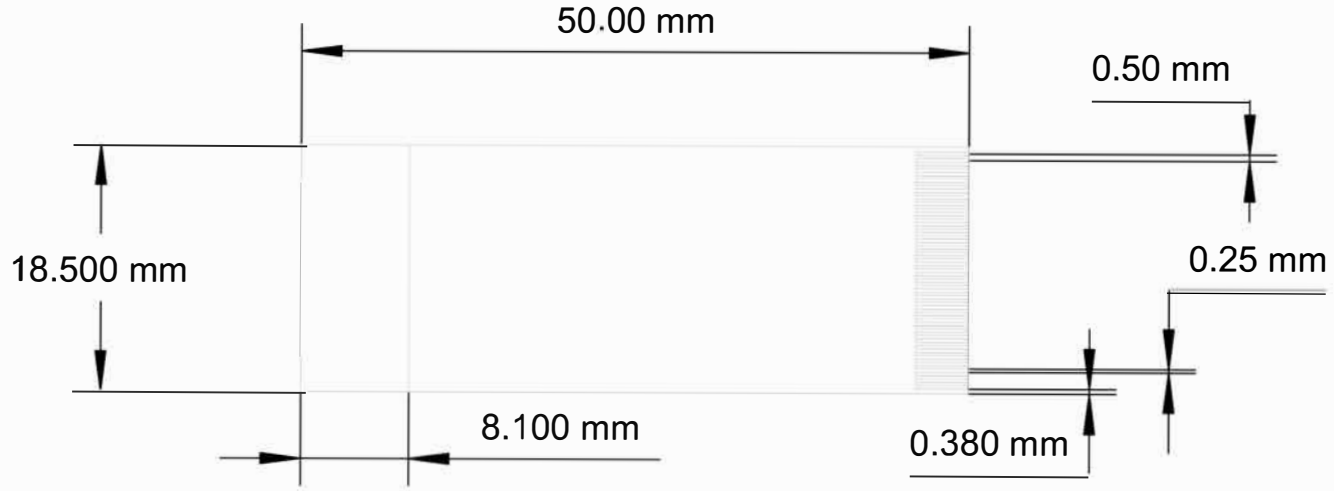

Front

Back

Midas Displays			
TITLE			
MCFFC36WB50-1963			
SIZE	CAGE CODE	DWG NO	REV
A4			
SCALE			SHEET
			1