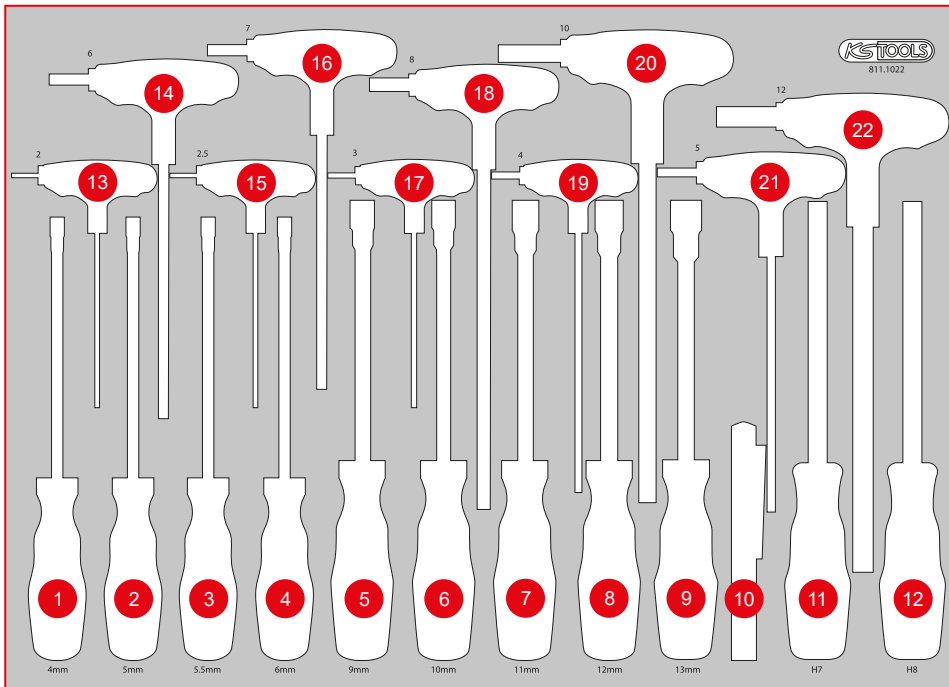

**M** T-handle and screwdriver set

Pos.	Code	Description	pcs
1	159.1201	ERGOTORQUEplus Socket screwdriver, 4 mm	1
2	159.1202	ERGOTORQUEplus Socket screwdriver, 5 mm	1
3	159.1203	ERGOTORQUEplus Socket screwdriver, 5,5 mm	1
4	159.1204	ERGOTORQUEplus Socket screwdriver, 6 mm	1
5	159.1207	ERGOTORQUEplus Socket screwdriver, 9 mm	1
6	159.1208	ERGOTORQUEplus Socket screwdriver, 10 mm	1
7	159.1209	ERGOTORQUEplus Socket screwdriver, 11 mm	1
8	159.1210	ERGOTORQUEplus Socket screwdriver, 12 mm	1
9	159.1211	ERGOTORQUEplus Socket screwdriver, 13 mm	1
10	150.4370	perfectLight torch 85 lumen	1
11	159.1127	ERGOTORQUEplus Socket screwdriver, 7 mm	1
12	159.2128	ERGOTORQUEplus Socket screwdriver, 8 mm	1
13	151.8130	T-handle ball ended hexagon key wrench, 2 mm	1
14	151.8135	T-handle ball ended hexagon key wrench, 6 mm	1
15	151.8131	T-handle ball ended hexagon key wrench, 2,5 mm	1
16	151.8136	T-handle ball ended hexagon key wrench, 7 mm	1
17	151.8132	T-handle ball ended hexagon key wrench, 3 mm	1
18	151.8137	T-handle ball ended hexagon key wrench, 8 mm	1
19	151.8133	T-handle ball ended hexagon key wrench, 4 mm	1
20	151.8138	T-handle ball ended hexagon key wrench, 10 mm	1
21	151.8134	T-handle ball ended hexagon key wrench, 5 mm	1
22	151.8139	T-handle ball ended hexagon key wrench, 12 mm	1