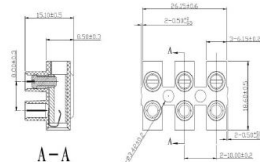

HYPS-01712

12 Pole plug & socket pillar block polyamide 6a 250v

Female Part

Male Part

SPECIFICATION

| | |
|-----------------------------------|-------------------|
| Number of Poles | 12 |
| Body Material | Natural polyamide |
| Colour | Natural |
| Base Type | Raised |
| Max Conductor Size (Sq mm) | 2.5 |
| Max Current (A) | 6 |
| Max Voltage (V) | 250 |
| Max Temp Rating °C | 105 |
| Pitch (mm) | 10 |
| Height (mm) | 15.10 |
| Width (mm) | 18.6 |
| Length (mm) | 116.15 |