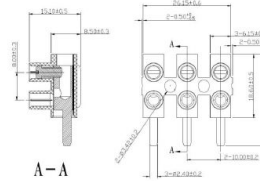

HYPS-01712

12 Pole plug & socket pillar block polyamide 6a 250v

Female Part

Male Part

SPECIFICATION

| | |
|-----------------------------------|-------------------|
| Number of Poles | 12 |
| Body Material | Natural polyamide |
| Colour | Natural |
| Base Type | Raised |
| Max Conductor Size (Sq mm) | 2.5 |
| Max Current (A) | 6 |
| Max Voltage (V) | 250 |
| Max Temp Rating °C | 105 |
| Pitch (mm) | 10 |
| Height (mm) | 15.10 |
| Width (mm) | 18.6 |
| Length (mm) | 116.15 |