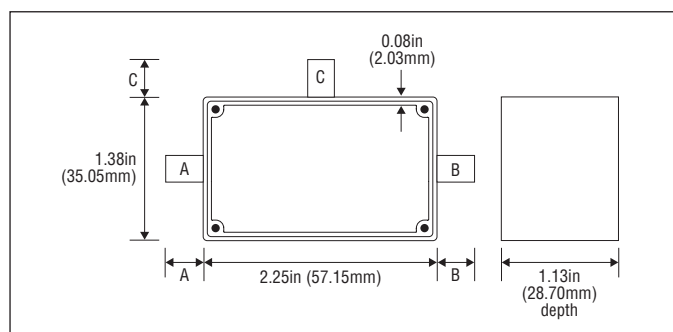

Boxes and Enclosures

“B” Size Die Cast Aluminum Box with Cover

2417/2428

3230

3231

3239

3232

3234

Model#	Finish	Connector: A		Connector: B		Connector: C		Connector: D	
		Type	Length	Type	Length	Type	Length	Type	Length
2428	None	—	—	—	—	—	—	—	—
2417	BBE	—	—	—	—	—	—	—	—
3230	BBE	BNC (F)	0.72in (18.29mm)	BNC (F)	0.72in (18.29mm)	—	—	—	—
3231	BBE	BNC (F)	0.72in (18.29mm)	BNC (M)	0.85in (21.59mm)	—	—	—	—
3239	BBE	IBNC	0.47in (11.94mm)	IBNC	0.47in (11.94mm)	—	—	—	—
3232	BBE	BNC (F)	0.72in (18.29mm)	BNC (F)	0.72in (18.29mm)	BNC (F)	0.72in (18.29mm)	—	—
3234	BBE	BNC (F)	0.72in (18.29mm)	BNC (F)	0.72in (18.29mm)	BNC (F)	0.72in (18.29mm)	BNC (F)	0.72in (18.29mm)
4246	Replacement cover								
3719	Flange mounting cover								
4864	Cover screws, 100/pkg								
2352	Connector screws with solder turret								

BBE = Blue Baked Enamel IBNC = Isolated BNC Cover and screws included with all boxes.

“C” Size Die Cast Aluminum Box with Cover

2901 / 2906

2902

Model#	Finish	Connector: A		Connector: B	
		Type	Length	Type	Length
2906	None	—	—	—	—
2901	BBE	—	—	—	—
2902	BBE	BNC (F)	0.72 (18.29mm)	BNC (F)	0.72 (18.29mm)
4248	Replacement cover				
2352	Connector screws with solder turret				