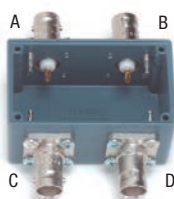

Boxes and Enclosures

“B” Size Die Cast Aluminum Box with Cover

2417/2428

3230

3231

3239

3232

3234

Model#	Finish	Connector: A		Connector: B		Connector: C		Connector: D	
		Type	Length	Type	Length	Type	Length	Type	Length
2428	None	—	—	—	—	—	—	—	—
2417	BBE	—	—	—	—	—	—	—	—
3230	BBE	BNC (F)	0.72in (18.29mm)	BNC (F)	0.72in (18.29mm)	—	—	—	—
3231	BBE	BNC (F)	0.72in (18.29mm)	BNC (M)	0.85in (21.59mm)	—	—	—	—
3239	BBE	IBNC	0.47in (11.94mm)	IBNC	0.47in (11.94mm)	—	—	—	—
3232	BBE	BNC (F)	0.72in (18.29mm)	BNC (F)	0.72in (18.29mm)	BNC (F)	0.72in (18.29mm)	—	—
3234	BBE	BNC (F)	0.72in (18.29mm)	BNC (F)	0.72in (18.29mm)	BNC (F)	0.72in (18.29mm)	BNC (F)	0.72in (18.29mm)
4246	Replacement cover								
3719	Flange mounting cover								
4864	Cover screws, 100/pkg								
2352	Connector screws with solder turret								

BBE = Blue Baked Enamel IBNC = Isolated BNC Cover and screws included with all boxes.

“C” Size Die Cast Aluminum Box with Cover

2901 / 2906

2902

Model#	Finish	Connector: A		Connector: B	
		Type	Length	Type	Length
2906	None	—	—	—	—
2901	BBE	—	—	—	—
2902	BBE	BNC (F)	0.72 (18.29mm)	BNC (F)	0.72 (18.29mm)
4248	Replacement cover				
2352	Connector screws with solder turret				

BBE = Blue Baked Enamel Cover and screws included with all boxes.