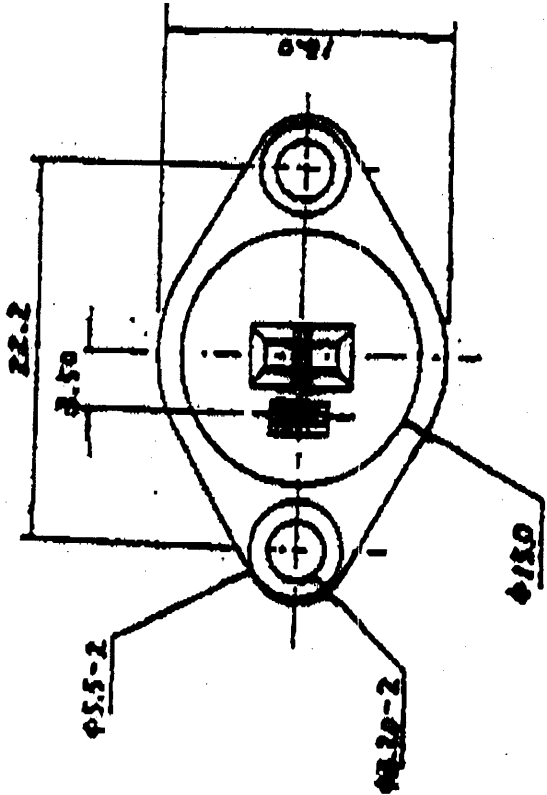

SCHURTER LTD

Durban Road
Bognor Regis
West Sussex
PO22 9RX U.K.

<ul style="list-style-type: none"> ▲ ▲ ▲ ▲ ▲ ▲ 	DATE	CHANGE	NAME	TRIG.	SCALE	TOLERANCE	DESIG.	DRAW.	INSPE.	APPRO.	
				MODEL (型式)	QTY.	PART NAME (品名)	4850-2250 2P, DIN Socket MI-731				
				MATERIAL (材料)							
				FINISH (処理)	DRAW NO. (図番)			REV. (回數)			