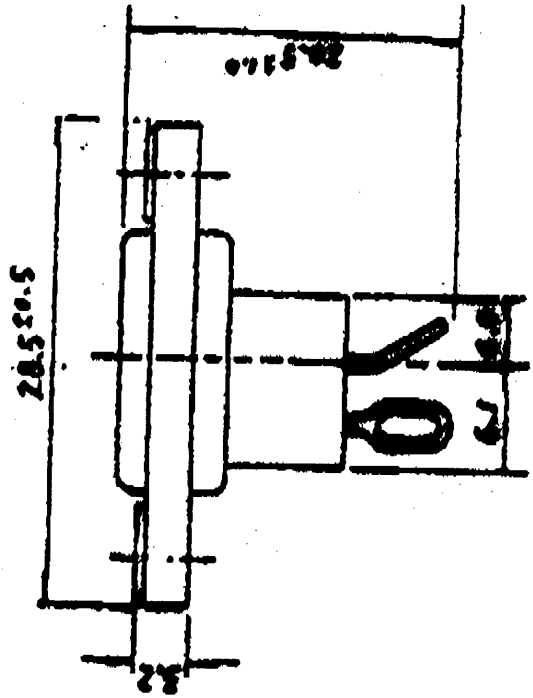

SCHURTER LTD

Durban Road
Bognor Regis
West Sussex
PO22 9RX U.K.

<ul style="list-style-type: none"> ▲ ▲ ▲ ▲ ▲ ▲ 	DATE	CHANGE	NAME	TRIG.	SCALE	TOLERANCE	DESIG.	DRAW.	INSPE.	APPRO.	
				MODEL (型式)	QTY.	PART NAME (品名)	4850-2250 2P, DIN Socket MI-731				
				MATERIAL (材料)							
				FINISH (処理)	DRAW NO. (図番)			REV. (回數)			