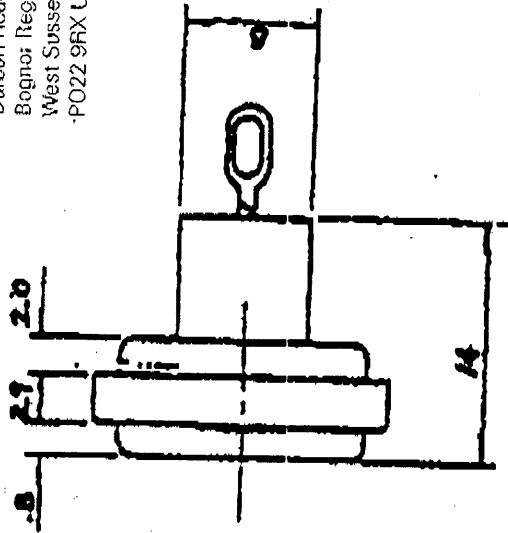

SCHURTER LTD

Durban Road
Bognor Regis
West Sussex
PO22 9RX U.K.

<ul style="list-style-type: none"> ▲ ▲ ▲ ▲ ▲ ▲ 	DATE	CHANGE	NAME	TRIG.	SCALE	TOLERANCE	DESIG.	DRAW.	INSPE.	APPRO.	
				MODEL (型式)	QTY.	PART NAME (品名)	4850-2250 2P, DIN Socket MI-731				
				MATERIAL (材料)							
				FINISH (処理)	DRAW NO. (図番)			REV. (回數)			