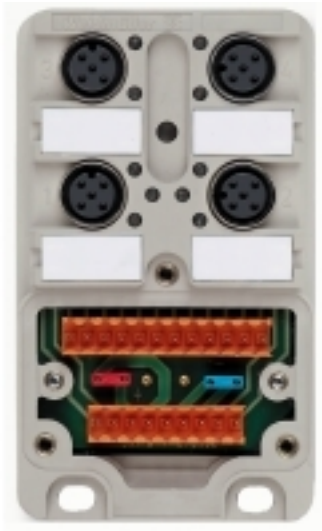

SAI-4-M M12 1:1 SO UT**Weidmüller Interface GmbH & Co. KG**

Klingenbergstraße 16

D-32758 Detmold

Germany

Fon: +49 5231 14-0

Fax: +49 5231 14-292083

www.weidmueller.com

M12 distributors are available in various versions. The 4, 6 or 8 M12 slots are in 4 or 5 pole design. The group outlet is designed as a fixed cable version, hood version for connection by the user, or with M23. Special versions are also available. For instance, there are 1-to-1 distributors for use with any connection types, or distributors approved for Ex Zone 1.

General ordering data

Type	SAI-4-M M12 1:1 SO UT
Order No.	1044340000
Version	Sensor-actuator passive distributor, M12, Hood version, No
GTIN (EAN)	4032248776474
Qty.	2 pc(s).

SAI-4-M M12 1:1 SO UT

Weidmüller Interface GmbH & Co. KG

Net weight	124 g
------------	-------

Temperatures

Operating temperature	-
-----------------------	---

Environmental Product Compliance

REACH SVHC	Lead 7439-92-1
------------	----------------

Connection data

General technical data

Protection degree	IP67	No. of poles	5
Number of contact sockets	4	Connection thread	M12
LED	No	LED initiator	No

Material data

Contact material	CuZn	Contact surface	Gold-plated
------------------	------	-----------------	-------------