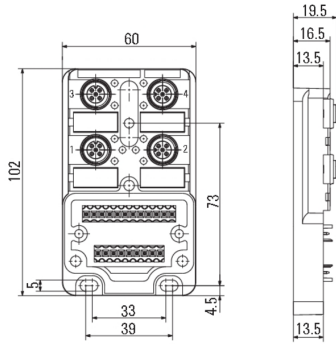

Net weight	124 g
------------	-------

Temperatures

Operating temperature	-
-----------------------	---

Environmental Product Compliance

REACH SVHC	Lead 7439-92-1
------------	----------------

Connection data

Technical data cable

No. of poles	5
--------------	---

Classifications

ETIM 4.0	EC002585	ETIM 5.0	EC002585
ETIM 6.0	EC002585	UNSPSC	30-21-18-01
eClass 6.2	27-06-91-90	eClass 7.1	27-06-91-90
eClass 8.1	27-06-91-90	eClass 9.0	27-44-01-08
eClass 9.1	27-44-01-08		

Drawings

Dimensioned drawing

Wiring diagram