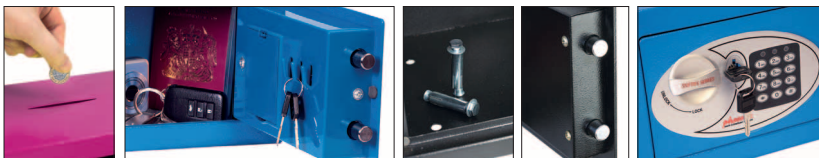

SS0721 SERIES COMPACT HOME & OFFICE SAFES

SS0721EBD

SS0721EPD

SS0721K

SS0721E

OVERRIDE KEYS

THE SS0721 SECURITY SAFES are ideal for use at home or in the office for storage of valuables and cash.

- **SECURITY PROTECTION** – Recommended for overnight cash cover of £1,000 cash or £10,000 valuables*.
- **LOCKING** – **SS0721E** – Simple to use with their advanced 'user-friendly' digital lock. **SS0721K** fitted with a high quality key-lock and supplied with two keys.
- **CONSTRUCTION** – Twin live locking bolts and concealed internal hinges for increased security.
- **DEPOSIT SLOT** – Ideal for depositing coins & notes (SS0721EBD/EPD only).
- **SPECIAL FEATURES** – All electronic locking models are fitted with three internal key hooks.
- **FIXING** – Ready prepared for floor or wall fixing, supplied with bolts suitable for brick walls and concrete floors.
- **COLOUR** – Finished in a high quality scratch resistant paint. Available in a choice of black, blue or pink.

MODEL NUMBER	COLOUR	DEPOSIT SLOT	EXTERNAL DIMENSIONS H x W x D	INTERNAL DIMENSIONS H x W x D	DOOR SWING	WEIGHT	CAPACITY
SS0721E	Black	No	170 x 230 x 170mm	168 x 228 x 120mm	160mm	3kg	5 Litres
SS0721K	Black	No	170 x 230 x 170mm	168 x 228 x 120mm	160mm	3kg	5 Litres
SS0721EBD	Blue	Yes	170 x 230 x 170mm	168 x 228 x 120mm	160mm	3kg	5 Litres
SS0721EPD	Pink	Yes	170 x 230 x 170mm	168 x 228 x 120mm	160mm	3kg	5 Litres
Deposit slot	-	-	-	3 x 80 x 5mm	-	-	-

Door aperture is reduced by 5mm due to frame.

SS0721E

SS0721K

* Ratings are approximate only and may vary due to area conditions and location. Please check with your underwriter.

Phoenix Safe Company where peace of mind is guaranteed