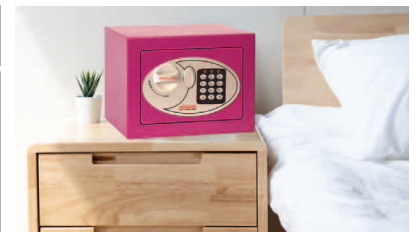

* Ratings are approximate only and may vary due to area conditions and location. Please check with your underwriter.

Phoenix Safe Company where peace of mind is guaranteed