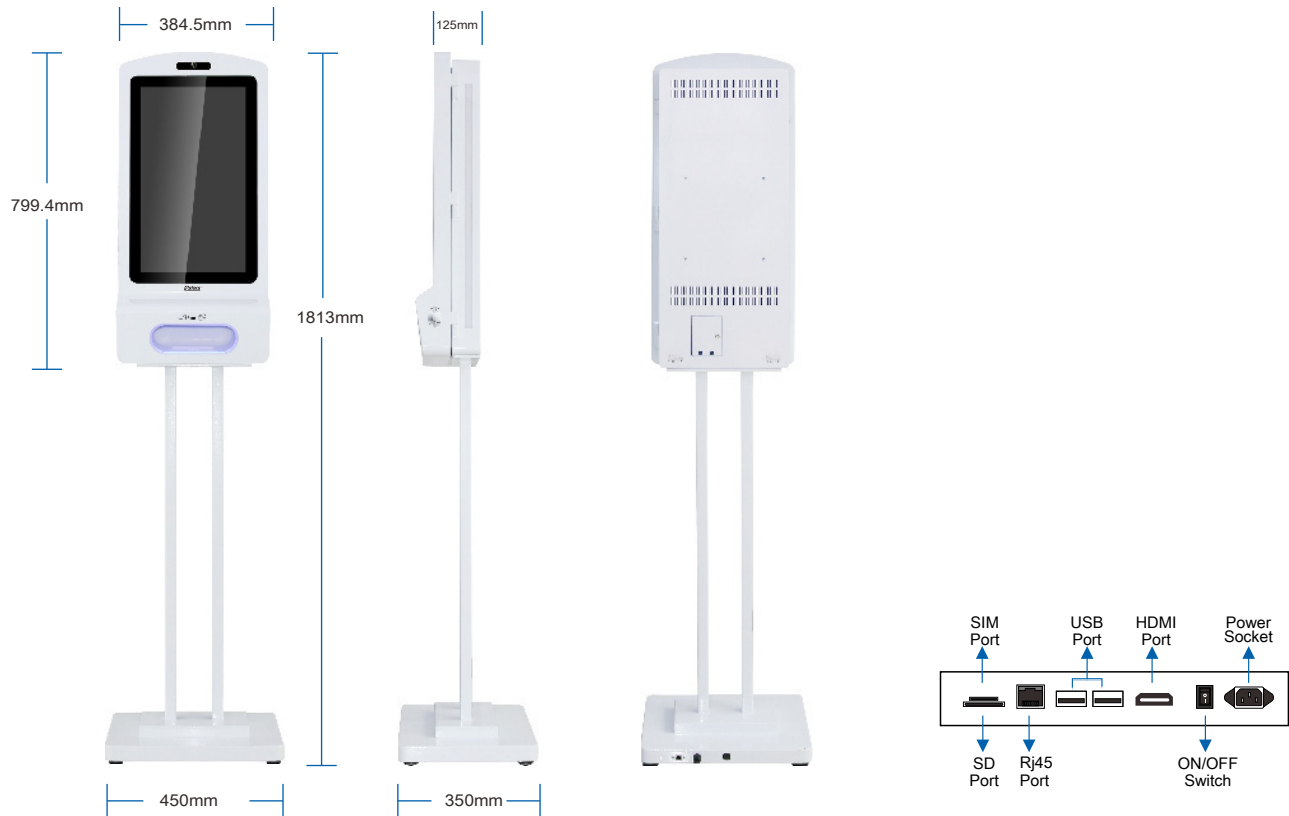

ALL-WD21SAN/A70-STAND

Specifications

PANEL	Panel Model	21.5inch TFT LED	HDMI DISPLAY	Output Mode	HDMI 480P
	Max Resolution	1920x1080		HDMI 576P	
	Aspect Ratio	16:09		HDMI 720P 50Hz	HDMI 720P 60Hz
	Pixel Pitch	0.24825x0.24825		HDMI 1080I 50Hz	HDMI 1080I 60Hz
	Viewing Angle	89/89/89/89		HDMI 1080P 24Hz	HDMI 1080P 50Hz
	Contrast Ratio	3000:1		HDMI 1080P 60Hz	
	Brightness	500cd/m²			
	Response Time	18ms			
	Display Area (mm)	476.64x268.11mm			
	Panel Size(mm)	495.6x292.2x8.6mm			
	Screen Weight	1.67Kg			
	Lamp Type	WLED			
INTERNAL MEDIA PLAYER	CPU	Quad-core ARM Cortex-A17, 1.8GHz	ON-SCREEN DISPLAY LANGUAGES	English, French, German, Italian, Polish, Russian, Simplified Chinese, Spanish, Turkish, Arabic, Japanese, Traditional Chinese etc.	
	GPU	ARM Mali-T764	DISPLAY MODE	Portrait & Landscape	
	RAM	2/4GB DDR3	TOUCH	PCAP Touch (optional)	
	ROM	8/16 GB Flash	POWER	Mains Power Consumption	AC 100-240V, 50-60 Hz
	OS	Android 7.1			30W
CONNECTOR	USB 2.0	X2	DIMENSION & WEIGHT	Machine Size	799.4x171.2x384.5mm/450x350x1018(stand)
	HDMI (Output)	X1		Machine Weight	38kg
	SD	X1		Carton Size	940x320x620mm/1100x490x630(stand)
	Rj45	X1		Carton Weight	50KG
	3G SIM (Optional)	X1	OTHER	Regulatory Approvals	CE, FCC, ROHS
CONNECTIVITY	WiFi	Built-in WiFi 802.11B/G/N		Warranty	2 years warranty
FILE SUPPORT	Video	H.264, MKV, WMV9, MPEG 1/2/4, HD Divx, Xvid, RM/RMVB;	ACCESSORIES	Included	Power supply, Tools and Screws
	Image	BMP/PNG/GIF/JPEG			
	Audio	MP3,WMA,WAV,EAAC+, MP2 dec, Vorbis (Ogg), AC3, FLAC, APE, BSAC			
	Scrolling Text	txt