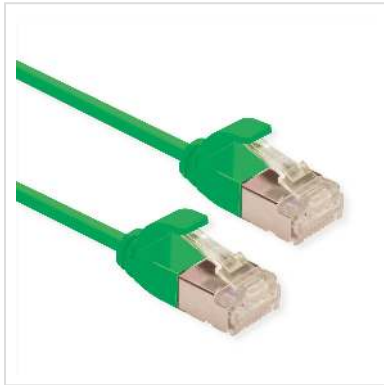

# ROLINE U/FTP DataCenter Patch Cord Cat.6A (Class EA), LSOH, slim, green, 3 m

<b>Product No.</b>	21.15.3336
<b>Manufacturer</b>	ROLINE
<b>Manufacturer No.</b>	21.15.3336
<b>EAN (single piece)</b>	7630049622449

**Category 6a twisted-pair patch cable with shielded RJ-45 connectors on both sides. Particularly thin and flexible cable with individual pairs of wires in aluminium-laminated foil for use in confined spaces, such as in data centres.**

- Durable thanks to moulded-on kink protection
- Suitable as patch cable in patch panels or as device connection cable and intended for use in the LAN
- Contact assignment: 1:1 according to EIA/TIA568, 8 cores
- Structure: 8 cores stranded wire, pairs shielded with alu-laminated foil

## Technical specifications

Manufacturer	ROLINE
Product group	Twisted Pair Cable
Product type	FTP Patch Cord
Colour	green
Length	3 m
Shield type	FTP

Transfer quality	Cat6A / Class EA
------------------	------------------