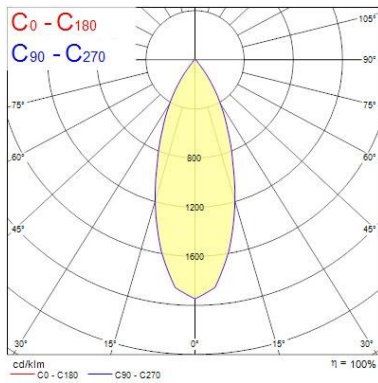

Myriad Deco - Housing only

MYRIAD DECO HOUSING FLOOD 2700K DALI WHITE REF
2057994

Packaging

Single packaging type	Carton
Product EAN number	5025768579945
Packaging single length / height (cm)	17.5
Packaging single width (cm)	15.0
Packaging single depth (cm)	17.5
DUN14 (outer)	05025768579945
Units per outer package	1
Packaging outer length / height (cm)	17.5
Packaging outer width (cm)	15.0
Packaging outer depth (cm)	17.5

PHOTOMETRY

Distance [m]	Cone diameter [m]	E [0°] E [C0]	E [90°] E [C270]	Illuminance [lx]
0.5	0.34	900	360	3600
1.0	0.68	2272	909	909
1.5	1.03	1010	404	404
2.0	1.37	588	241	241
2.5	1.71	363	154	154
3.0	2.05	252	107	107

Distance [m]   Cone diameter [m]   Illuminance [lx]
C0 - C180 (Half beam angle: 37.8°)

TECHNICAL DRAWINGS