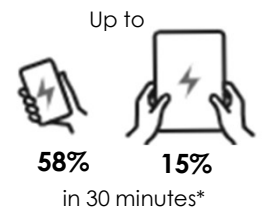

TECH SPECS /

PRODUCT NAME	Fast Charge Wall Charging Kit	MASTER CARTON QUANTITY	40
INCLUDES	Wall Charger: USB-C 20W Standard Cable: Lightning to USB-C	MASTER CARTON DIMENSIONS	17.32 x 12.80 x 9.45-in | 43.99 x 32.51 x 24.00-cm
PRODUCT WEIGHT	0.19-lbs | 85.50-g	MASTER CARTON WEIGHT	12.61-lb | 5720.00-g
COUNTRY OF ORIGIN	Vietnam	RETAIL CARTON DIMENSIONS	3.94 x 3.94 x 2.36-in | 10.01 x 10.01 x 5.99-cm
LANGUAGES	EN/FR/DE/ES/IT/PT/JA/KO/ZH/ZHT		

CABLE LENGTH	CABLE WEIGHT	CABLE SPECS	CURRENT CAPACITY	DATA RATE
1M 3.3FT	0.05-lb | 24.50-g	MFi USB PD	3 AMPS	480 Mbps

WALL CHARGER DIMENSIONS	WALL CHARGER WEIGHT	PLUG TYPE	WALL CHARGER SPECIFICATIONS	OUTPUT POWER	INPUT
1.93 x 1.77 x 1.69-in | 4.90 x 4.50 x 4.30-cm	0.13-lb | 58.50-g	Type G	USB Power Delivery 3.0 USB Battery Charging Standard 1.2 Apple Charging Standard	USB-C: 20W (5V/3A, 9V/2.22A)	100-240VAC 50/60Hz