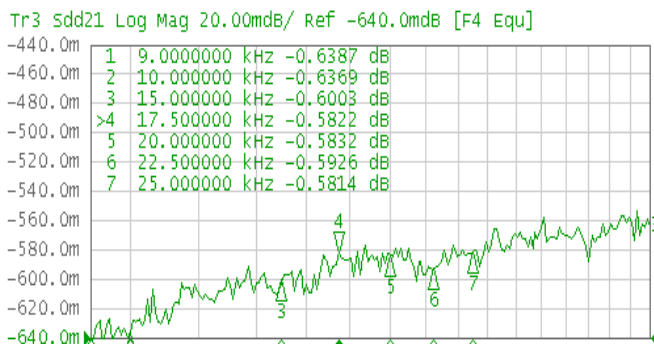

Technical Datasheet
tasker® C114 – 2x0,25 mm² Even in White
Low Capacity Balanced Microphone Cable

A	B	C	D	E
---	---	---	---	---

CATEGORY **Balanced Microphone Cable** (See Audio Catalogue)

- A:** Soft **PVC** Sheath – Available in different color .
Outer cable Diam. Ø 6,00 (±0,20) mm.
- B:** Shielding O.F.C. red copper Spiral covering 100%.
- C:** The cores will be stranded in a pair with textile waste filler between
conductors and wrapped with not woven polyester based tape.
- D:** Core Insulation with a compact PE, colored one Orange and one
Transparent. Diam. Ø 1,50 (±0,20) mm.
- E:** O.F.C. red copper, formation 8x0,20 mm.
Nom. Cross section 2x0,25 mm².

MARKING **tasker® C 114 2x0.25 – 23 AWG O.F.C. Low Capacitance Flex Microphone Cable**
 Made in Italy

CUSTOM This product is also available in **L.S.Z.H., PE, PUR**, with or
 without **Steel Armor**.

Attenuation Test – Start 9 KHz – Stop 25 KHz