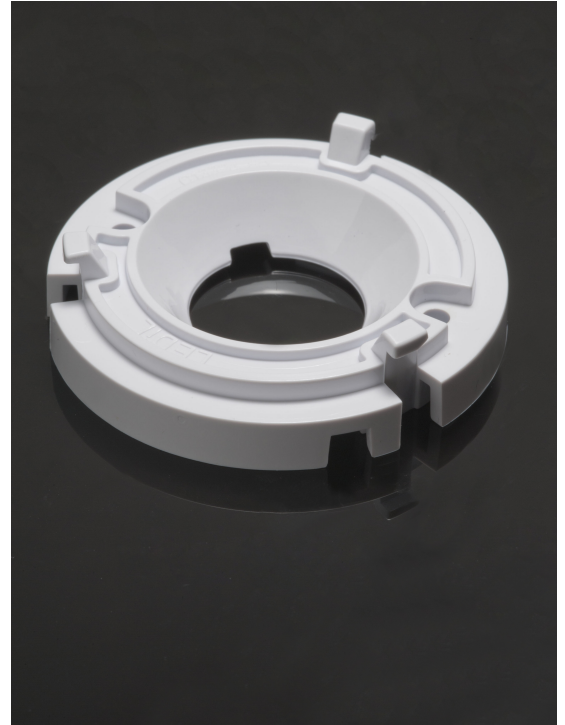

## LENA-STD-BASE-CXA25

Basepart for LENA and LENINA reflectors.  
Compatible with CREE CXA and B 25xx.

### TECHNICAL SPECIFICATIONS:

Dimensions	Ø 58.7 mm
Height	14.5 mm
Fastening	screw
Colour	white
Box size	380 x 240 x 120 mm
Box weight	1 kg
Quantity in Box	60 pcs
ROHS compliant	yes ⓘ

### MATERIAL SPECIFICATIONS:

Component	Type	Material	Colour
LENA-STD-BASE-CXA25	Base part	PC	white