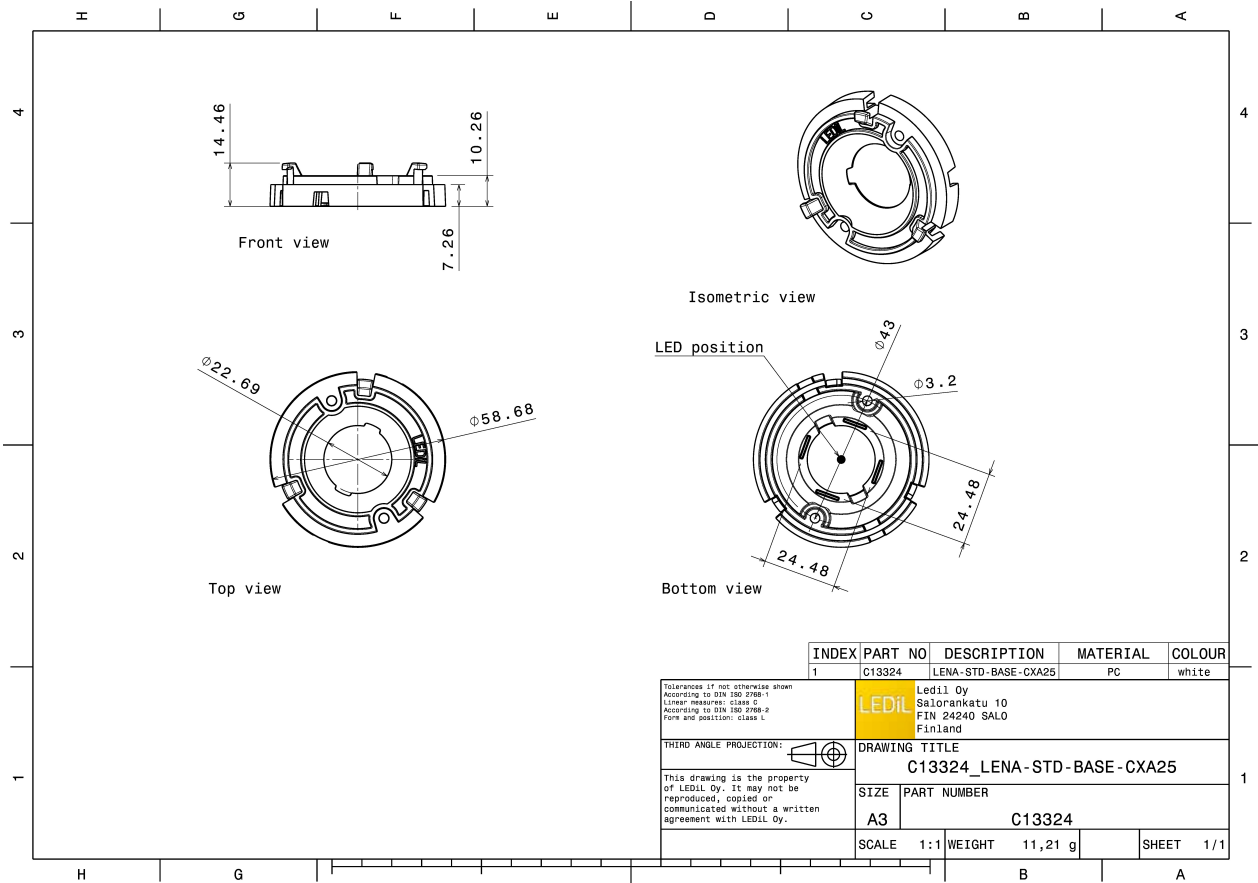

## LENA-STD-BASE-CXA25

Basepart for LENA and LENINA reflectors.  
Compatible with CREE CXA and B 25xx.

### TECHNICAL SPECIFICATIONS:

Dimensions	Ø 58.7 mm
Height	14.5 mm
Fastening	screw
Colour	white
Box size	380 x 240 x 120 mm
Box weight	1 kg
Quantity in Box	60 pcs
ROHS compliant	yes ⓘ

### MATERIAL SPECIFICATIONS:

Component	Type	Material	Colour
LENA-STD-BASE-CXA25	Base part	PC	white