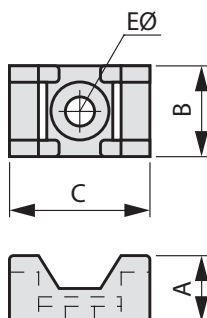

# Cable tie mount 2.4...9.0 mm white

Cable Tie Mounts, Screw Mounting, RND

## FEATURES:

Saddle design for maximum stability  
Screw mount

## SPECIFICATION:

Bore hole $\varnothing$	6.3 mm
Tie width	2.4...9.0 mm
Temperature range	-25...+75 °C
Colour	white
Material	Polyamide 6.6
A	9.0 mm
B	16.0 mm
C	23.0 mm