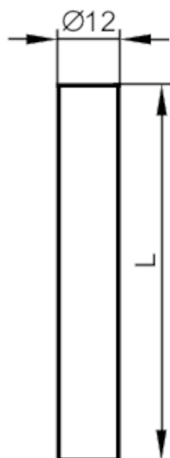

## Mounting rod

ROD MOUNTING 200MM STRAIGHT

Application	
Design	straight
Mechanical data	
Weight [g]	182.2
Dimensions [mm]	Ø 12
Materials	stainless steel (1.4571/316Ti )
Length [mm]	200
Remarks	
Pack quantity	1 pcs.