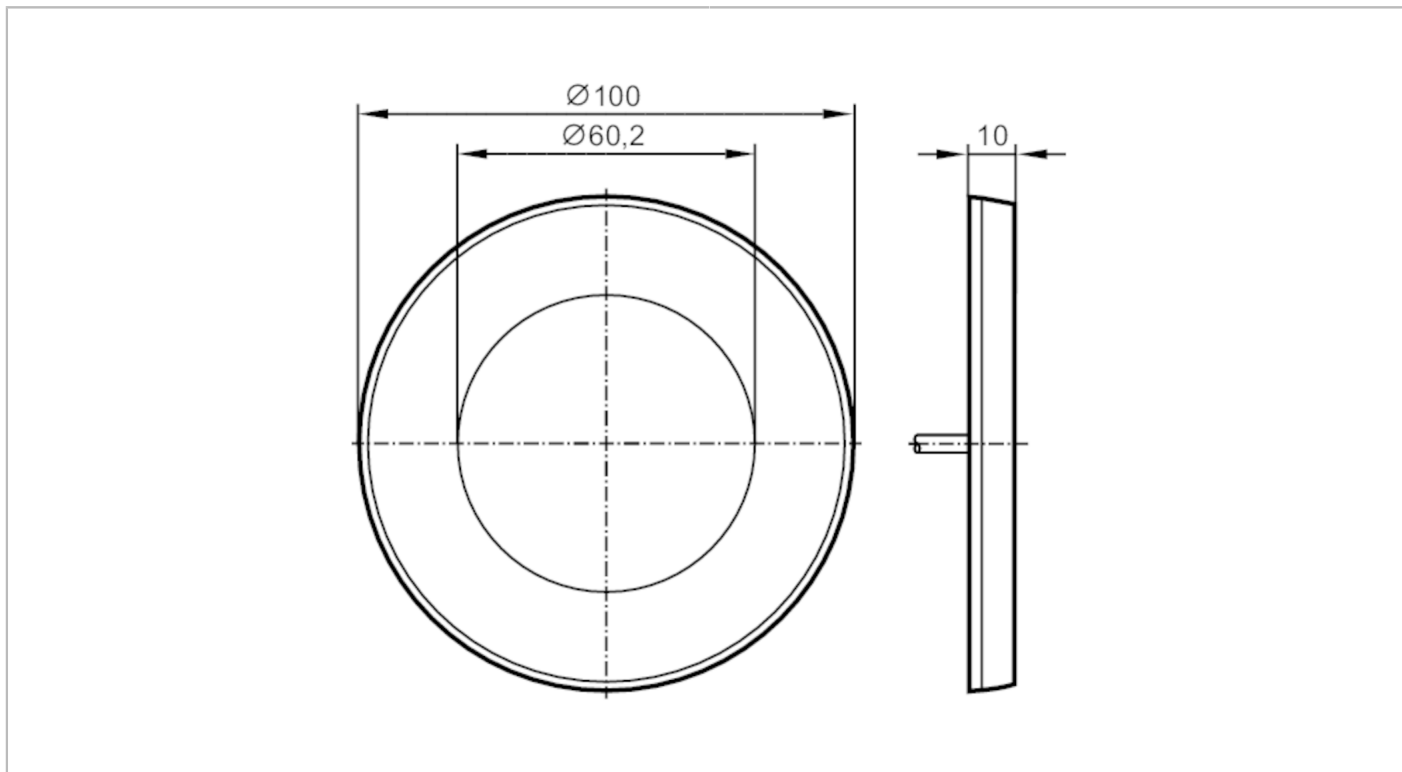

E80376

Coloured surround for touch sensors

ORANGE COVER RING FOR KT

Application	
Design	for type KT50
Mechanical data	
Weight [g]	30.8
Dimensions [mm]	100 x 10 x 100
Materials	polycarbonate-ABS orange
Remarks	
Pack quantity	2 pcs.