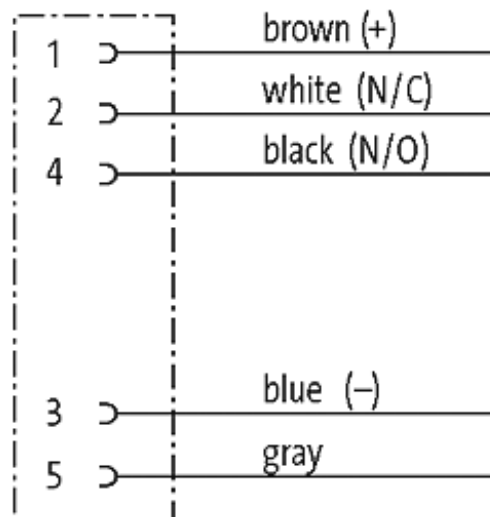

M12 FEMALE FLANGE PLUG A CODED FRONT MOUNT

PP-wires 5X0.34 0.5m

Flange M12 female
5-pole
Front mounting
with multi-strand wire

[Link to Product](#)**Illustration**

Female

Product may differ from Image

Form

13561

Technical Data

Operating voltage	max. 125 V AC/DC
Operating current per contact	max. 4 A
Locking of ports	Screw thread M12 × 1 mm (recommended torque 0.6 Nm) self-securing
Protection	IP67 inserted and tightened (EN 60529)

General data

Temperature range	-25...+85 °C
-------------------	--------------

Commercial data

country of origin	DE
customs tariff number	85444290
minimum order quantity	1