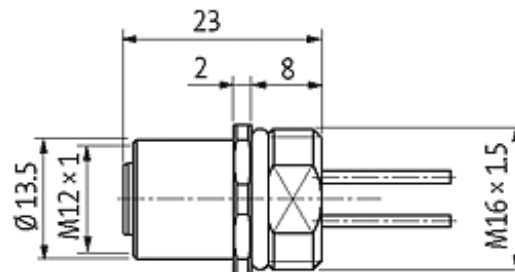

M12 FEMALE FLANGE PLUG A CODED FRONT MOUNT

PP-wires 5X0.34 0.5m

Flange M12 female
5-pole
Front mounting
with multi-strand wire

[Link to Product](#)**Illustration**

Female

Product may differ from Image

Form

13561

Technical Data

Operating voltage	max. 125 V AC/DC
Operating current per contact	max. 4 A
Locking of ports	Screw thread M12 × 1 mm (recommended torque 0.6 Nm) self-securing
Protection	IP67 inserted and tightened (EN 60529)

Cables

Cable number	972
No./diameter of wires	5 × 0.34 mm ²
Wire isolation	PP (br, wh, bl, bk, gr)
Shore hardness outer jacket	70 ± 5D
Outer diameter	approx. 1.25 mm
Bend radius (fixed)	5 × outer Ø
Bend radius (moving)	10 × outer Ø
Temperature range (fixed)	-40...+80 °C
Temperature range (mobile)	-25...+80 °C

General data

Temperature range	-25...+85 °C
-------------------	--------------

Commercial data

country of origin	DE
customs tariff number	85444290
minimum order quantity	1