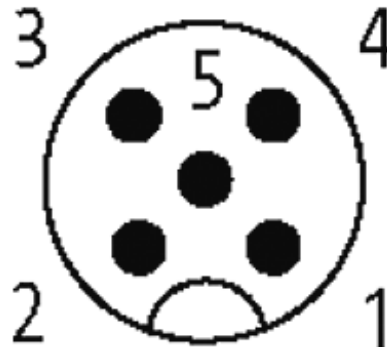

M12 FEMALE FLANGE PLUG A CODED FRONT MOUNT

PP-wires 5X0.34 0.5m

Flange M12 female
5-pole
Front mounting
with multi-strand wire

[Link to Product](#)**Illustration**

Female

Product may differ from Image

Form

13561

Technical Data

Operating voltage	max. 125 V AC/DC
Operating current per contact	max. 4 A
Locking of ports	Screw thread M12 × 1 mm (recommended torque 0.6 Nm) self-securing
Protection	IP67 inserted and tightened (EN 60529)

Cables

Cable number	972
No./diameter of wires	5 × 0.34 mm ²
Wire isolation	PP (br, wh, bl, bk, gr)
Shore hardness outer jacket	70 ± 5D
Outer diameter	approx. 1.25 mm
Bend radius (fixed)	5 × outer Ø
Bend radius (moving)	10 × outer Ø
Temperature range (fixed)	-40...+80 °C
Temperature range (mobile)	-25...+80 °C

General data

Temperature range	-25...+85 °C
-------------------	--------------

Commercial data

country of origin	DE
customs tariff number	85444290
minimum order quantity	1