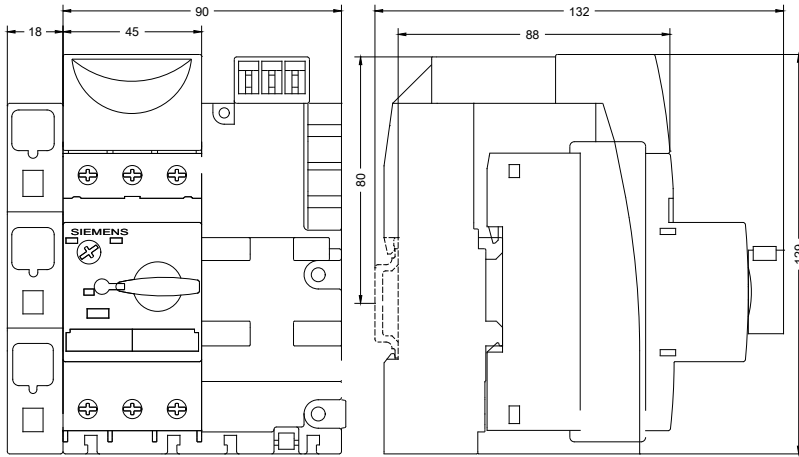

CONNECTION PLUG FOR THE MSP SIZE S0 WITH
SCREW CONNECTION SINGLE-UNIT PACKAGE

Certificates/ approvals:

Shipping Approval

ABS

Further information

Information- and Downloadcenter (Catalogs, Brochures,...)

<http://www.siemens.com/industrial-controls/catalogs>

<http://support.automation.siemens.com/WW/view/en/3RV19275AA00/all>

Image database (product images, 2D dimension drawings, 3D models, device circuit diagrams, EPLAN macros, ...)

<http://www.automation.siemens.com/bilddb/index.aspx?attID9=3RV19275AA00&lang=en>