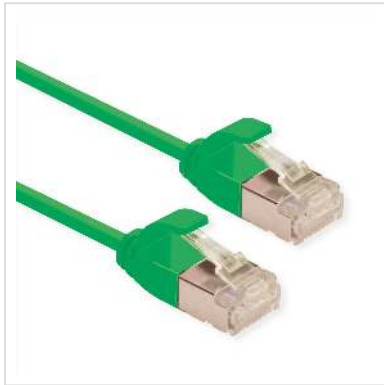

ROLINE U/FTP DataCenter Patch Cord Cat.6A (Class EA), LSOH, slim, green, 1 m

Product No.	21.15.3333
Manufacturer	ROLINE
Manufacturer No.	21.15.3333
EAN (single piece)	7630049622418

Category 6a twisted-pair patch cable with shielded RJ-45 connectors on both sides. Particularly thin and flexible cable with individual pairs of wires in aluminium-laminated foil for use in confined spaces, such as in data centres.

- Durable thanks to moulded-on kink protection
- Suitable as patch cable in patch panels or as device connection cable and intended for use in the LAN
- Contact assignment: 1:1 according to EIA/TIA568, 8 cores
- Structure: 8 cores stranded wire, pairs shielded with alu-laminated foil

Technical specifications

Manufacturer	ROLINE
Product group	Twisted Pair Cable
Product type	FTP Patch Cord
Colour	green
Length	1 m
Shield type	FTP

Transfer quality	Cat6A / Class EA
------------------	------------------