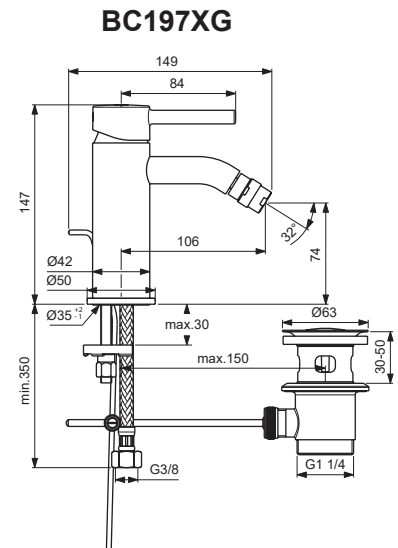

CERALINE

Ideal Standard

For XX=Coverage-Designate:
AA=chrome, XG=silk black

For Instance:
B961706AA for chrome

Pos.	Signify	Spare parts-Nr.	Quantity	Pos.	Signify	Spare parts-Nr.	Quantity
1	Lever, w/logo-set	B961706XX	1 Pcs.				
2	Block cap	A961157XX	1 Pcs.				
3	Cover cap	A861080XX	1 Pcs.				
4	Screw M38x1.5	B961645NU	1 Set				
5	Cartridge Ø28mm	A861397NU	1 Pcs.				
6	Ball joint M18x1	A960019XX	1 Pcs.				
7	Aerator M18x1, 5l/min	A963369XX	1 Pcs.				
8	Rosette decorative	B960712XX	1 Pcs.				
9	Connecting set	B964702NU	1 Set				
10	Pop-up drain ass.	A962991XX	1 Pcs.				
11	Fl.hose G3/8/M8x1 /L500	A962005NU	1 Pcs.				
12	Pull-up rod-compl.	B961384AA	1 Set				
12a	Pull-up rod-compl.	B960900A5*	1 Set (for BC197XG)				

*A5-magnetic grey