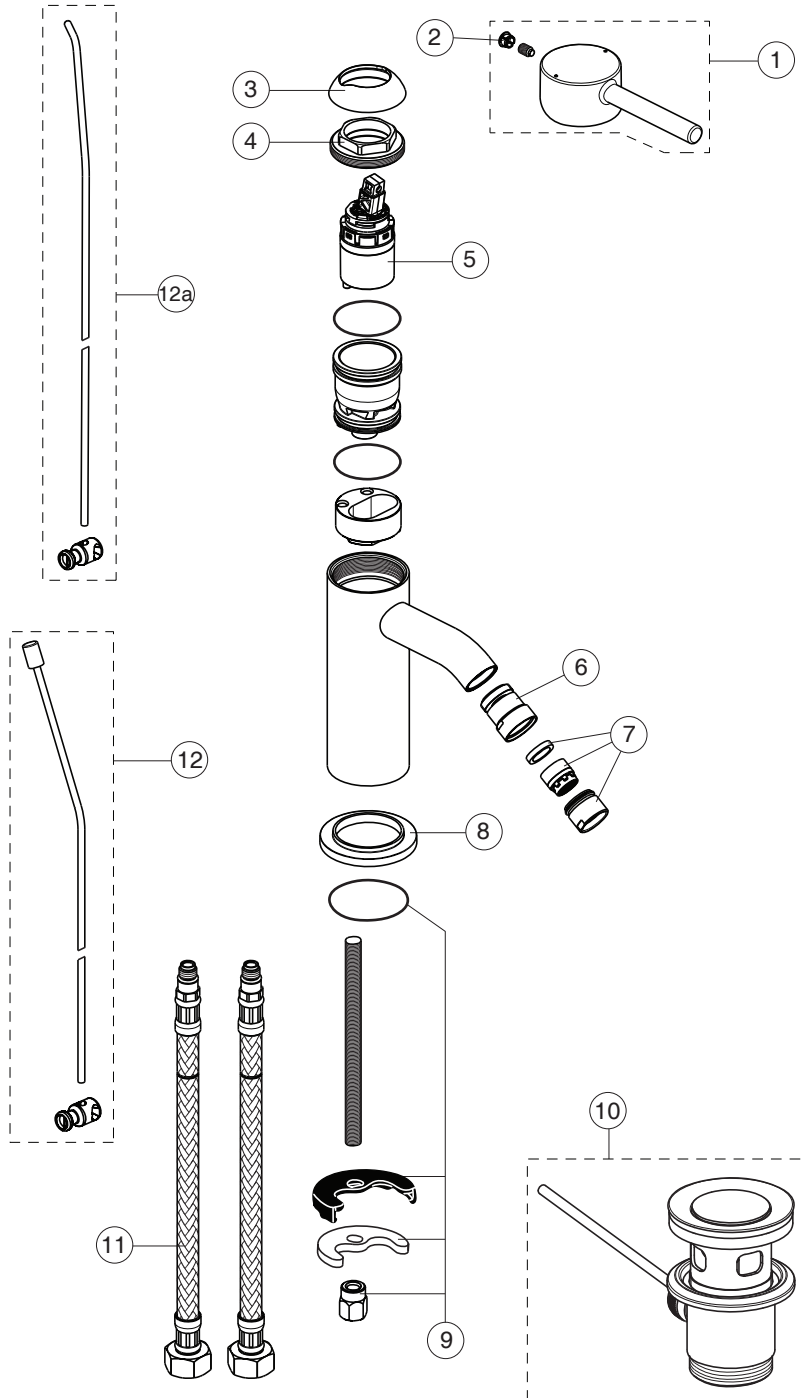

CERALINE

Ideal Standard

For XX=Coverage-Designate:
AA=chrome, XG=silk black

For Instance:
B961706AA for chrome

Pos.	Signify	Spare parts-Nr.	Quantity	Pos.	Signify	Spare parts-Nr.	Quantity
1	Lever, w/logo-set	B961706XX	1 Pcs.				
2	Block cap	A961157XX	1 Pcs.				
3	Cover cap	A861080XX	1 Pcs.				
4	Screw M38x1.5	B961645NU	1 Set				
5	Cartridge Ø28mm	A861397NU	1 Pcs.				
6	Ball joint M18x1	A960019XX	1 Pcs.				
7	Aerator M18x1, 5l/min	A963369XX	1 Pcs.				
8	Rosette decorative	B960712XX	1 Pcs.				
9	Connecting set	B964702NU	1 Set				
10	Pop-up drain ass.	A962991XX	1 Pcs.				
11	Fl.hose G3/8/M8x1 /L500	A962005NU	1 Pcs.				
12	Pull-up rod-compl.	B961384AA	1 Set				
12a	Pull-up rod-compl.	B960900A5*	1 Set (for BC197XG)				

*A5-magnetic grey