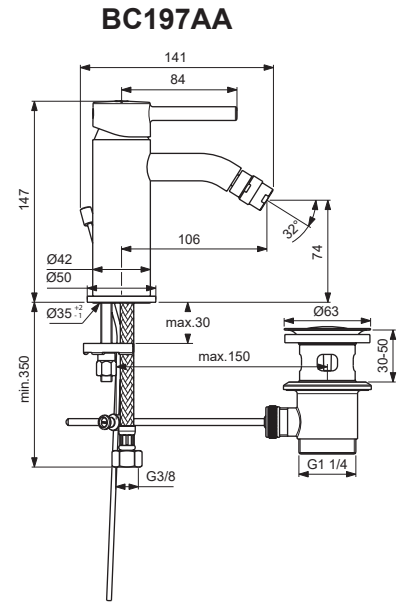

CERALINE

Ideal Standard

For XX=Coverage-Designate:
AA=chrome, XG=silk black

For Instance:
B961706AA for chrome

Pos.	Signify	Spare parts-Nr.	Quantity	Pos.	Signify	Spare parts-Nr.	Quantity
1	Lever, w/logo-set	B961706XX	1 Pcs.				
2	Block cap	A961157XX	1 Pcs.				
3	Cover cap	A861080XX	1 Pcs.				
4	Screw M38x1.5	B961645NU	1 Set				
5	Cartridge Ø28mm	A861397NU	1 Pcs.				
6	Ball joint M18x1	A960019XX	1 Pcs.				
7	Aerator M18x1, 5l/min	A963369XX	1 Pcs.				
8	Rosette decorative	B960712XX	1 Pcs.				
9	Connecting set	B964702NU	1 Set				
10	Pop-up drain ass.	A962991XX	1 Pcs.				
11	Fl.hose G3/8/M8x1 /L500	A962005NU	1 Pcs.				
12	Pull-up rod-compl.	B961384AA	1 Set				
12a	Pull-up rod-compl.	B960900A5*	1 Set (for BC197XG)				

*A5-magnetic grey