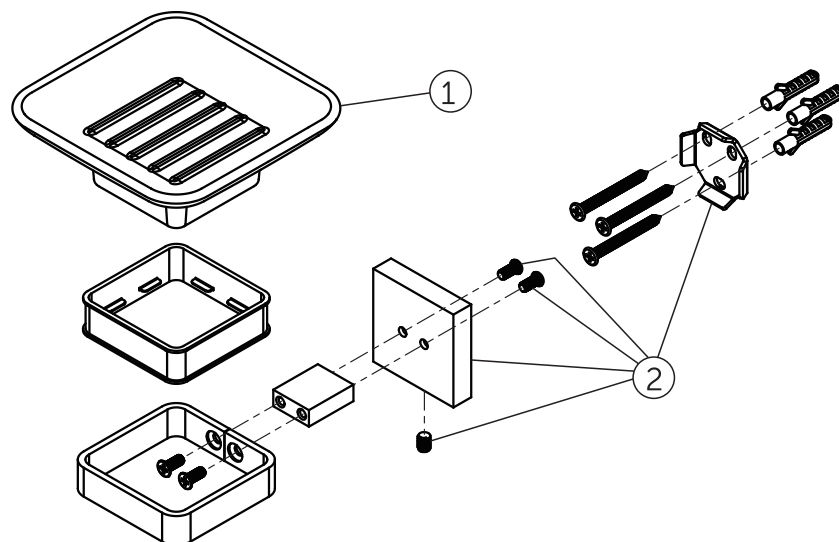

Ideal Standard

IOM SQUARE

E 2201 AA

0311 / MTAc E2201

Position

1=EW085NU

2=EW080NU

Ideal Standard International NV
Corporate Village - Gent
Building Da Vincilaan 2
1935 Zaventem
Belgium