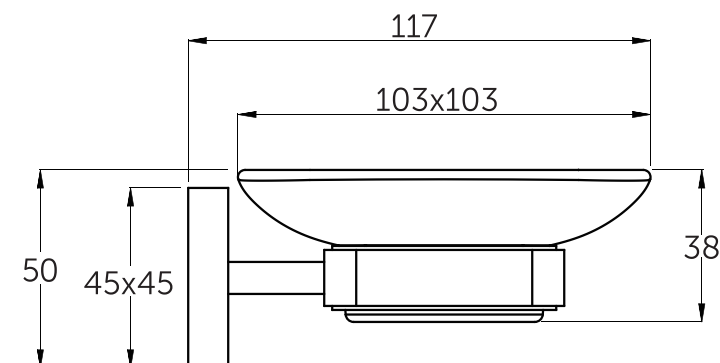

Ideal Standard

IOM SQUARE

E 2201 AA

0311 / MTAc E2201

Position

1=EW085NU

2=EW080NU

Ideal Standard International NV
Corporate Village - Gent
Building Da Vincilaan 2
1935 Zaventem
Belgium