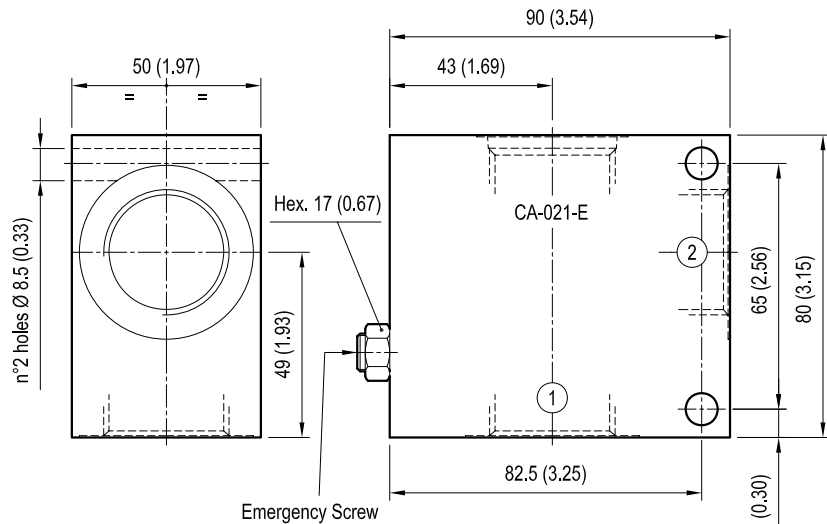

Manifolds with emergency screw Aluminium / Steel

CAVITY: CA-08A-2N

	Ordering code	Ports 1-2	Weight kg (lbs)
Aluminium	OE150009 R934001566	G 1/4	0.26 (0.57)
	OE150002 R934001554	G 3/8	0.25 (0.55)
Steel	OE1500090055 R934001567	G 1/4	0.69 (1.52)
	OE1500020055 R934001555	G 3/8	0.66 (1.46)

[mm / Inches]

CAVITY: 017-E

	Ordering code	Ports 1-2	Weight kg (lbs)
Aluminium	OE150003 R934001557	G 1/2	0.48 (1.06)
	OE150004 R901121824	G 3/4	0.47 (1.04)
Steel	OE1500030055 R934001558	G 1/2	1.32 (2.91)
	OE1500040055 R934001561	G 3/4	1.24 (2.73)

[mm / Inches]

CAVITY: 021-E

	Ordering code	Ports 1-2	Weight kg (lbs)
Aluminium	OE150005 R934001563	G 1	0.77 (1.70)
Steel	OE1500050055 R934001564	G 1	2.10 (4.63)

[mm / Inches]