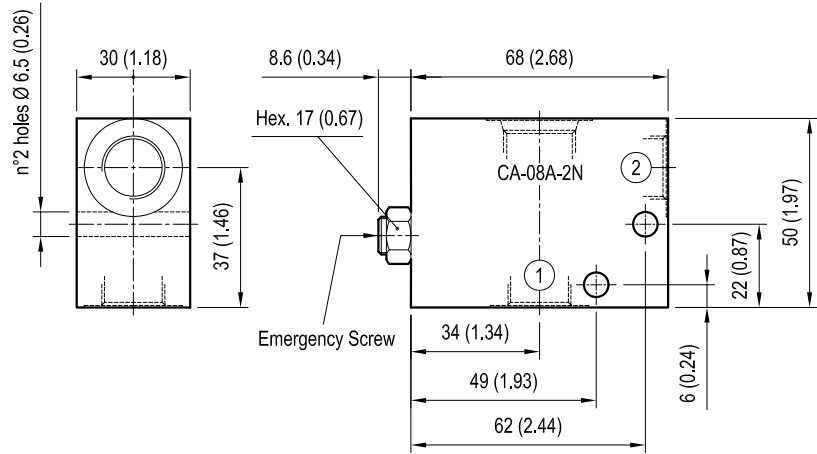

Manifolds with emergency screw Aluminium / Steel

CAVITY: CA-08A-2N

	Ordering code	Ports 1-2	Weight kg (lbs)
Aluminium	OE150009 R934001566	G 1/4	0.26 (0.57)
	OE150002 R934001554	G 3/8	0.25 (0.55)
Steel	OE1500090055 R934001567	G 1/4	0.69 (1.52)
	OE1500020055 R934001555	G 3/8	0.66 (1.46)

[mm / Inches]

CAVITY: 017-E

	Ordering code	Ports 1-2	Weight kg (lbs)
Aluminium	OE150003 R934001557	G 1/2	0.48 (1.06)
	OE150004 R901121824	G 3/4	0.47 (1.04)
Steel	OE1500030055 R934001558	G 1/2	1.32 (2.91)
	OE1500040055 R934001561	G 3/4	1.24 (2.73)

[mm / Inches]

CAVITY: 021-E

	Ordering code	Ports 1-2	Weight kg (lbs)
Aluminium	OE150005 R934001563	G 1	0.77 (1.70)
Steel	OE1500050055 R934001564	G 1	2.10 (4.63)

[mm / Inches]