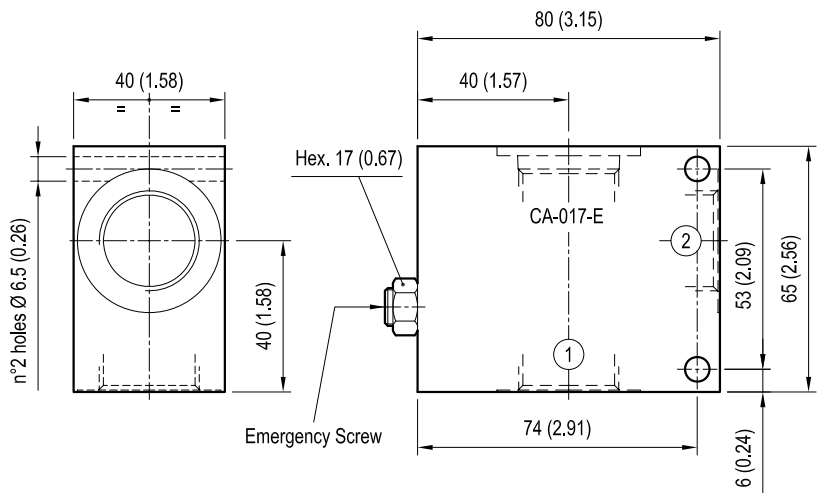

Manifolds with emergency screw Aluminium / Steel

CAVITY: CA-08A-2N

	Ordering code	Ports 1-2	Weight kg (lbs)
Aluminium	OE150009 R934001566	G 1/4	0.26 (0.57)
	OE150002 R934001554	G 3/8	0.25 (0.55)
Steel	OE1500090055 R934001567	G 1/4	0.69 (1.52)
	OE1500020055 R934001555	G 3/8	0.66 (1.46)

[mm / Inches]

CAVITY: 017-E

	Ordering code	Ports 1-2	Weight kg (lbs)
Aluminium	OE150003 R934001557	G 1/2	0.48 (1.06)
	OE150004 R901121824	G 3/4	0.47 (1.04)
Steel	OE1500030055 R934001558	G 1/2	1.32 (2.91)
	OE1500040055 R934001561	G 3/4	1.24 (2.73)

[mm / Inches]

CAVITY: 021-E

	Ordering code	Ports 1-2	Weight kg (lbs)
Aluminium	OE150005 R934001563	G 1	0.77 (1.70)
Steel	OE1500050055 R934001564	G 1	2.10 (4.63)

[mm / Inches]