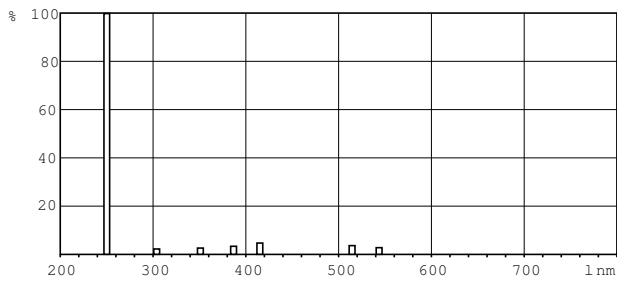

TUV T8

Order product name	TUV 25W 1SL/25
EAN/UPC – product	8711500641618
Order code	64161840
Local order code	25TUV
SAP numerator – quantity per pack	1

Numerator – packs per outer box	25
SAP material	928039404005
SAP net weight (piece)	65.000 g

Dimensional drawing

Product	D (max)	A (max)	B (max)	B (min)	C (max)
TUV 25W 1SL/25	28 mm	437.4 mm	444.5 mm	442.1 mm	451.6 mm

TUV TL-D 25W

Photometric data

XDPB_XUTUVTL-D-Spectral power distribution B/W