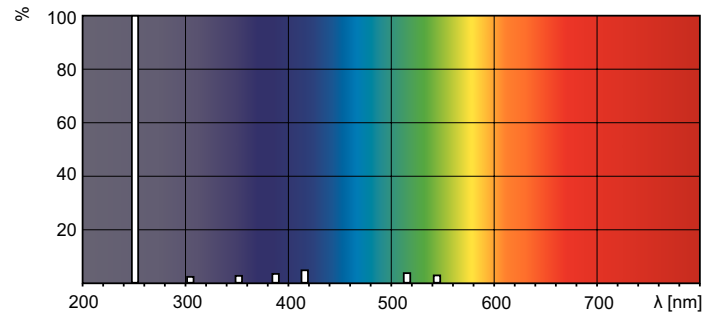

## Photometric data

XDPB\_XUTUVTL-D-Spectral power distribution B/W

XDPO\_XUTUVTL-D-Spectral power distribution Colour