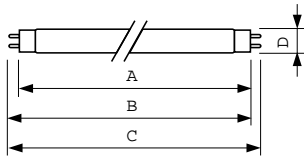

Voltage (Nom)	48 V
Mechanical and Housing	
Cap-base information	2P
Bulb shape	T26 [ T 26mm]
Approval and Application	
Mercury (Hg) content (nom.)	2.0 mg
UV	
UV-C Radiation	7 W
Product Data	
Full product code	871150064161840

## Dimensional drawing

Product	D (max)	A (max)	B (max)	B (min)	C (max)
TUV 25W 1SL/25	28 mm	437.4 mm	444.5 mm	442.1 mm	451.6 mm

TUV TL-D 25W