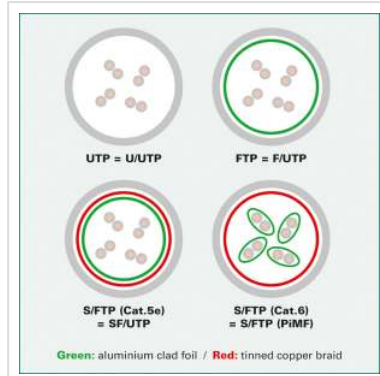

# ROLINE S/FTP Patch Cord Cat.6A, solid, LSOH, grey, 90.0 m

<b>Product No.</b>	21.15.0879
<b>Manufacturer</b>	ROLINE
<b>Manufacturer No.</b>	21.15.0879
<b>EAN (single piece)</b>	7611990110636

Patch cable for networking connections between devices

- Prepared double shielded Twisted Pair cable with screened RJ-45 connectors on both ends
- Durable due to moulded kink protection
- Suitable for PoE applications and multimedia applications where the extension is working over TP
- High quality plugs with gold plated contacts
- Contact settings 1:1, in accordance with the EIA/TIA 568 standard
- Construction: 4-pair solid copper wire, complete braid shielding, pairs shielded with aluminium clad polyester foil

## Technical specifications

Manufacturer	ROLINE
Product group	Twisted Pair Cable
Product type	S/FTP Patchcord
Colour	grey
Length	90 m

Shield type	PiMF
Transfer quality	Cat6A / Class EA
Quantity of wires	8
Conductor type	Solid wire
Crossed	No
Cable LSOH	Yes
Connector Type RJ45	Standard