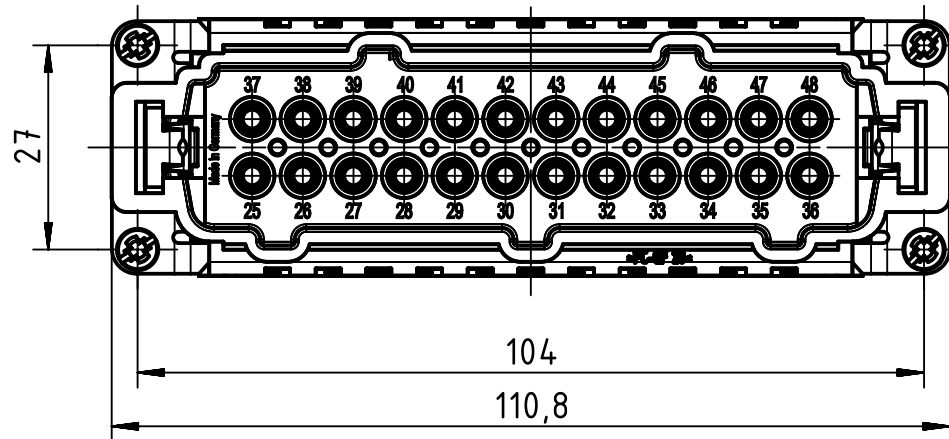

panel cut out 1:2

	All Dimensions in mm Original Size DIN A4		Scale 1:1		Free size tol.		Ref.		
							Sub.		
	All rights reserved		Created by ILJIN	Inspected by RUETERA	Standardisation TIEMANNA	Date 2017-01-13	State Final Release		
	Department EL PD - DE		Title Han 24ES Press - M (25-48)				Doc-Key / ECM-Nr. 100680954/UGD/002/C 500000113763		
HARTING Electric GmbH & Co. KG D-32339 Espelkamp			Type TB	Number 09 33 024 2688			Rev. C	Page 1/1	