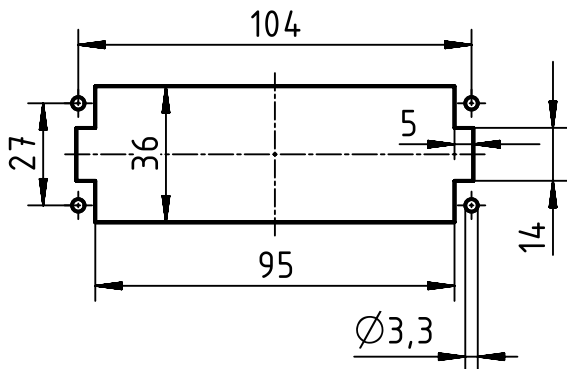

panel cut out 1:2

	All Dimensions in mm Original Size DIN A4		Scale 1:1		Free size tol.		Ref.		
							Sub.		
	All rights reserved		Created by ILJIN	Inspected by RUETERA	Standardisation TIEMANNA	Date 2017-01-13	State Final Release		
	Department EL PD - DE		Title Han 24ES Press - M (25-48)				Doc-Key / ECM-Nr. 100680954/UGD/002/C 500000113763		
HARTING Electric GmbH & Co. KG D-32339 Espelkamp			Type TB	Number 09 33 024 2688			Rev. C	Page 1/1	