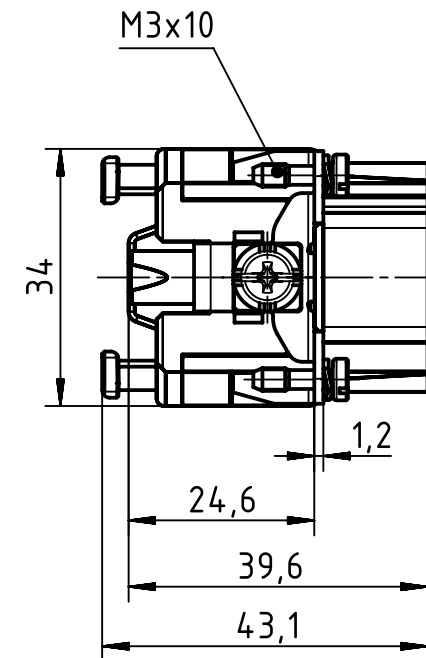

panel cut out 1:2

	All Dimensions in mm Original Size DIN A4		Scale 1:1		Free size tol.		Ref.		
							Sub.		
	All rights reserved		Created by ILJIN	Inspected by RUETERA	Standardisation TIEMANNA	Date 2017-01-13	State Final Release		
	Department EL PD - DE		Title Han 24ES Press - M (25-48)				Doc-Key / ECM-Nr. 100680954/UGD/002/C 500000113763		
HARTING Electric GmbH & Co. KG D-32339 Espelkamp			Type TB	Number 09 33 024 2688			Rev. C	Page 1/1	