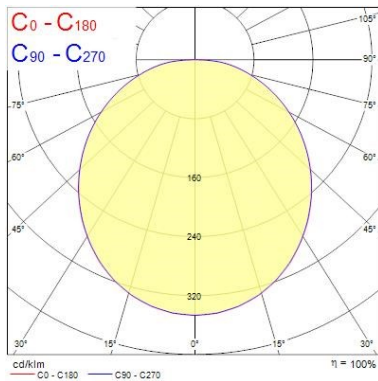

Start eco Surface Wall Round IP54

START eco Surface Wall Round IP54 880lm 830 WHT
0047933

Packaging

Single packaging type	Carton
Product EAN number	5410288479330
Packaging single length / height (cm)	23.5
Packaging single width (cm)	24.0
Packaging single depth (cm)	9.0
DUN14 (outer)	15410288479337
Units per outer package	6
Packaging outer length / height (cm)	25.5
Packaging outer width (cm)	74.0
Packaging outer depth (cm)	20.0

Safety data

Optimal operating condition (°C)	-20-45

PHOTOMETRY

Distance [m]	Cone diameter [m]	E₀ [lx]	E₁ [lx]	E₂ [lx]
0.5	1.44	1238	58.3°	114
1.0	2.89	309	58.3°	29
1.5	4.33	138	58.3°	13
2.0	5.78	77	58.3°	7
2.5	7.22	60	58.3°	5
3.0	8.67	54	58.3°	3

Distance [m] Cone diameter [m] Illuminance [lx]
C0 - C180 (Half beam angle: 110.6°)

TECHNICAL DRAWINGS