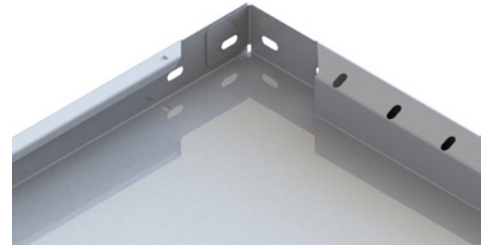

Shelf for plug-in racks META CLIP®

Carrying capacity 100 kg, length 1000 mm

Execution:

- With a 50 mm perforation grid to accommodate accessories
- Shelves/profiles made of high-quality steel
- Shelves with upturned edge of 40 mm
- Without shelf holders

Art. no.	50167 907
Brand	META
Manufacturer Part Number	200183487
Made in	Germany
Gross Weight	2.088 kg
Product Group	508

EAN

4026212314212