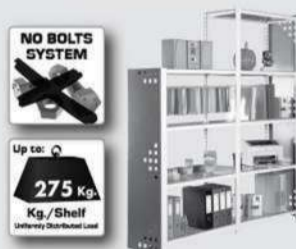

STANDARD MOUNTING

On-line instructions: www.simonrack.com/instructions

LOGIN: 196003

www.simonrack.com • www.simonrack.com • www.simonrack.com • www.simonrack.com

SIMONCLASSIC

SIMONCLICK

OFFCLICK

SIMONFORTE

SIMONCROMO

SIMONINOX

SIMONTITÁN

SIMONPALET

SIMONLEVER