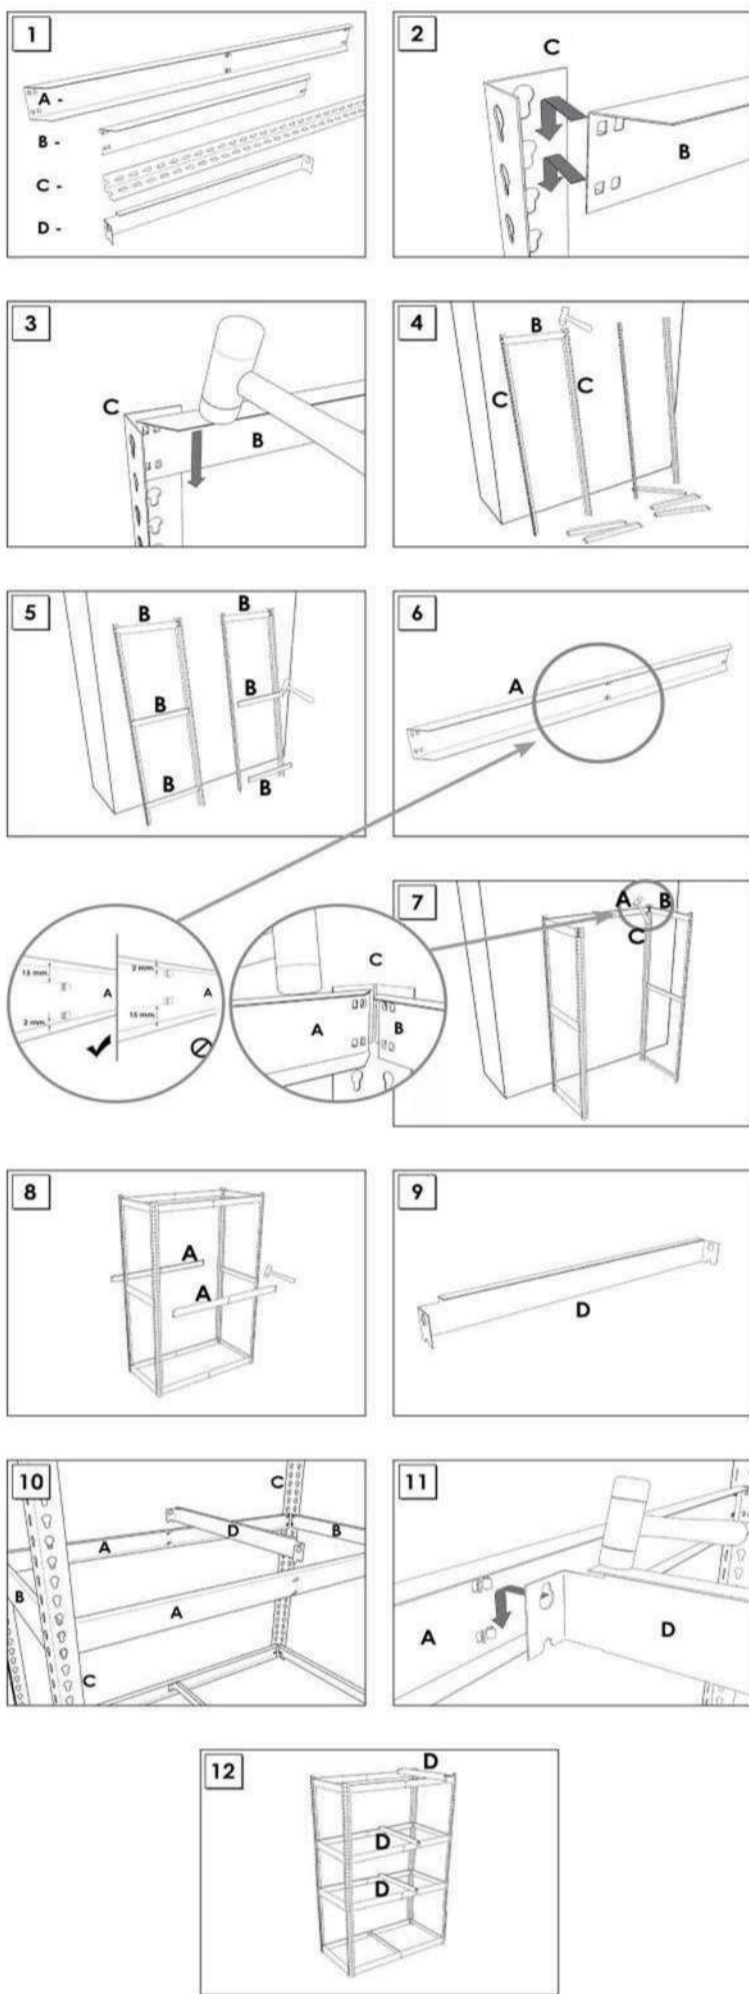

SIMONFORTE ST 1507-4

200 x 150 x 75 cm
78.7" x 59.1" x 29.5"

NOT INCLUDED:

STANDARD MOUNTING

On-line instructions: www.simonrack.com/instructions

LOGIN: 196003

www.simonrack.com • www.simonrack.com • www.simonrack.com • www.simonrack.com