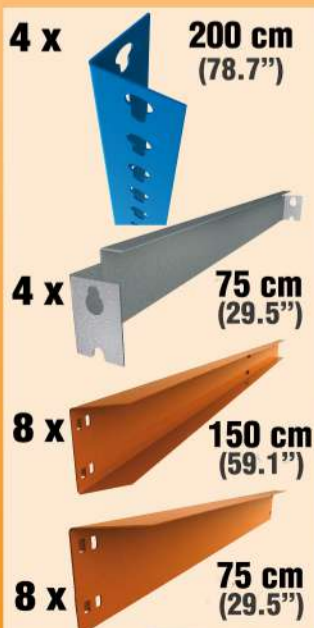

SIMONFORTE ST 1507-4

200 x 150 x 75 cm
78.7" x 59.1" x 29.5"

NOT INCLUDED:

STANDARD MOUNTING

On-line instructions: www.simonrack.com/instructions

LOGIN: 196003

www.simonrack.com • www.simonrack.com • www.simonrack.com • www.simonrack.com