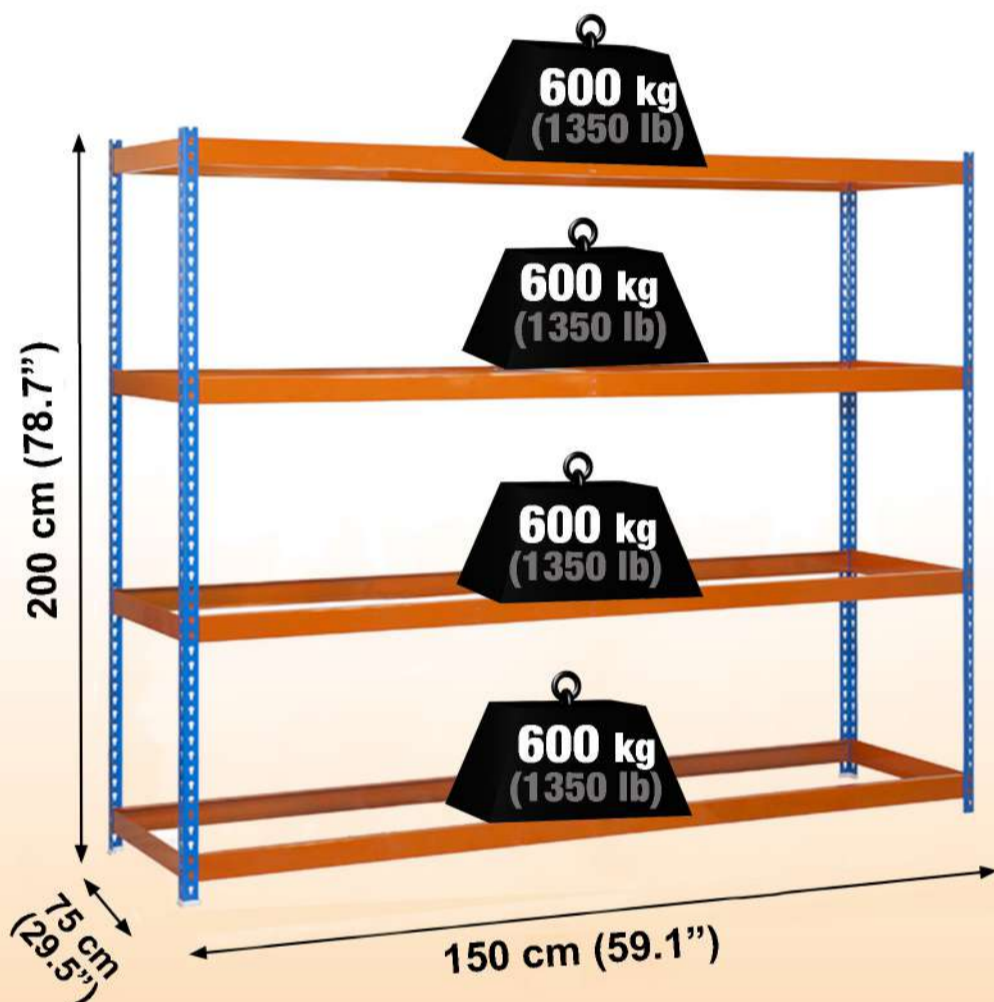

SIMONFORTE ST 1507-4

200 x 150 x 75 cm
78.7" x 59.1" x 29.5"

NOT INCLUDED:

STANDARD MOUNTING

On-line instructions: www.simonrack.com/instructions

LOGIN: 196003

www.simonrack.com • www.simonrack.com • www.simonrack.com • www.simonrack.com