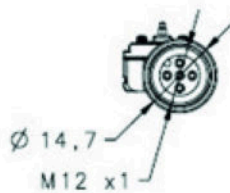

## Contents

- Technical data
- Dimensioned drawings
- Electrical connection

## Technical data

<b>Basic data</b>	
Application	Cascading
Suitable for	MLC 520S safety light curtains

<b>Connection</b>	
Number of connections	1 Piece(s)

<b>Connection 1</b>	
Type of connection	Cable with connector
Function	Cascade, Host In
Cable length	1,000 mm
Sheathing material	PUR
Cable color	Black
Thread size	M12
Type	Female
Material	Plastic
No. of pins	5 -pin
Encoding	A-coded

## Dimensioned drawings

All dimensions in millimeters

## Electrical connection

Connection 1	
Type of connection	Cable with connector
Function	Cascade, Host In
Cable length	1,000 mm
Sheathing material	PUR
Cable color	Black
Thread size	M12
Type	Female
Material	Plastic
No. of pins	5 -pin
Encoding	A-coded