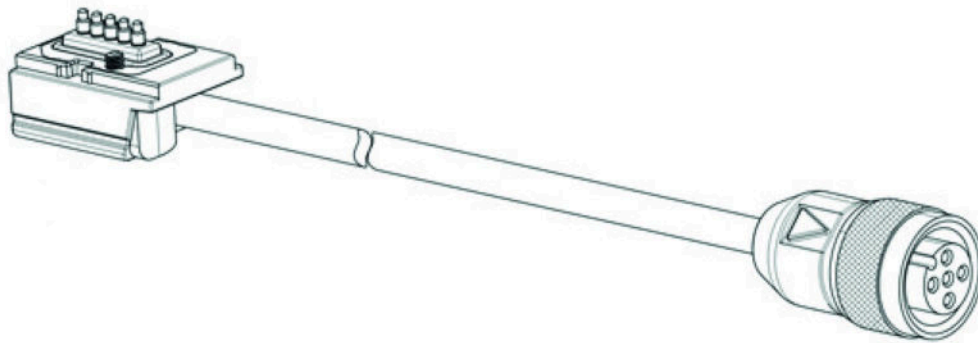

## Contents

- Technical data
- Dimensioned drawings
- Electrical connection

## Technical data

<b>Basic data</b>	
Application	Cascading
Suitable for	MLC 520S safety light curtains

<b>Connection</b>	
Number of connections	1 Piece(s)

<b>Connection 1</b>	
Type of connection	Cable with connector
Function	Cascade, Host In
Cable length	1,000 mm
Sheathing material	PUR
Cable color	Black
Thread size	M12
Type	Female
Material	Plastic
No. of pins	5 -pin
Encoding	A-coded

## Electrical connection

Connection 1	
Type of connection	Cable with connector
Function	Cascade, Host In
Cable length	1,000 mm
Sheathing material	PUR
Cable color	Black
Thread size	M12
Type	Female
Material	Plastic
No. of pins	5 -pin
Encoding	A-coded