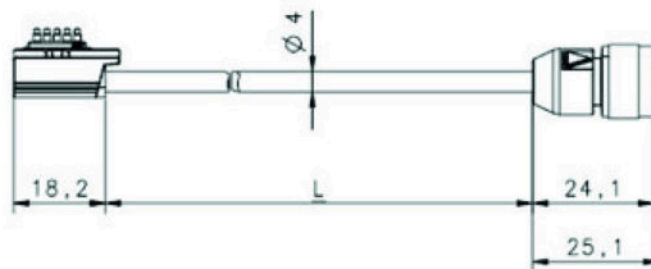

## Contents

- Technical data
- Dimensioned drawings
- Electrical connection

## Technical data

<b>Basic data</b>	
Application	Cascading
Suitable for	MLC 520S safety light curtains

<b>Connection</b>	
Number of connections	1 Piece(s)

<b>Connection 1</b>	
Type of connection	Cable with connector
Function	Cascade, Host In
Cable length	1,000 mm
Sheathing material	PUR
Cable color	Black
Thread size	M12
Type	Female
Material	Plastic
No. of pins	5 -pin
Encoding	A-coded

## Dimensioned drawings

All dimensions in millimeters

## Electrical connection

Connection 1	
Type of connection	Cable with connector
Function	Cascade, Host In
Cable length	1,000 mm
Sheathing material	PUR
Cable color	Black
Thread size	M12
Type	Female
Material	Plastic
No. of pins	5 -pin
Encoding	A-coded