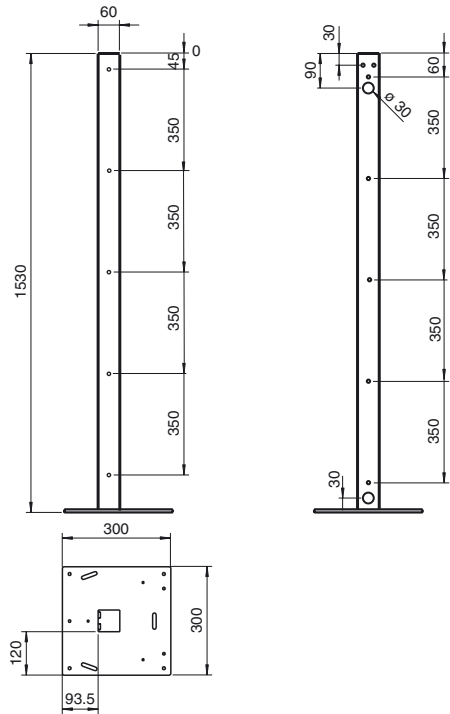

Model Number

UC SLP/SLC 1530 mm

Floor stand for all series SLP/SLC devices

Dimensions

Technical data

Ambient conditions

Storage temperature -40 ... 85 °C (-40 ... 185 °F)

Mechanical specifications

Material Metal sheet (steel), powder coated yellow

Suitable series

Safety Series SLP / SLC

Release date: 2012-01-24 10:47 Date of issue: 2012-01-24 127584_eng.xml

Subject to modifications without notice

Pepperl+Fuchs Group
www.pepperl-fuchs.com