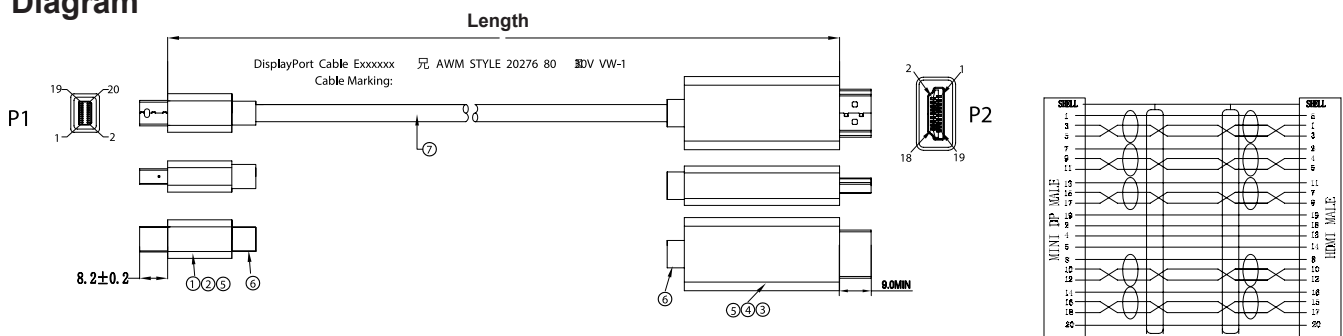

Diagram

No.	Part Name	Description	Qty.
1	Connector	MINI DP AM Pin:G/F, Shell :Gold plated	1 Pc.
2	Shell	Black ABS Shell	
3	Connector	HDMI AM 19P PIN:G/F, Shell: Gold plating +PCBA	
4	Shell	Black ABS Shell	
5	Inner Molding	PE, Nature colour	10g
6	Outer Molding	Black PVC 45P	20g
7	Cable	(7/0.1T×1P+D+AL+Mylar)×5C+7/0.16T×1C+7/0.1T×4C+ADB OD=5.5mm ±0.15mm; Black PVC Jacket	-

Part Number Table

Description	Length (mm)	Part Number
Mini DisplayPort to HDMI Cable, Black	1000±30	PSG3263
	2000±30	PSG3264
	3000±30	PSG3265
	5000±30	PSG3266

Dimensions : Millimetres

Important Notice : This data sheet and its contents (the "Information") belong to the members of the AVNET group of companies (the "Group") or are licensed to it. No licence is granted for the use of it other than for information purposes in connection with the products to which it relates. No licence of any intellectual property rights is granted. The Information is subject to change without notice and replaces all data sheets previously supplied. The Information supplied is believed to be accurate but the Group assumes no responsibility for its accuracy or completeness, any error in or omission from it or for any use made of it. Users of this data sheet should check for themselves the Information and the suitability of the products for their purpose and not make any assumptions based on information included or omitted. Liability for loss or damage resulting from any reliance on the Information or use of it (including liability resulting from negligence or where the Group was aware of the possibility of such loss or damage arising) is excluded. This will not operate to limit or restrict the Group's liability for death or personal injury resulting from its negligence. pro-SIGNAL is the registered trademark of Premier Farnell Limited 2019.